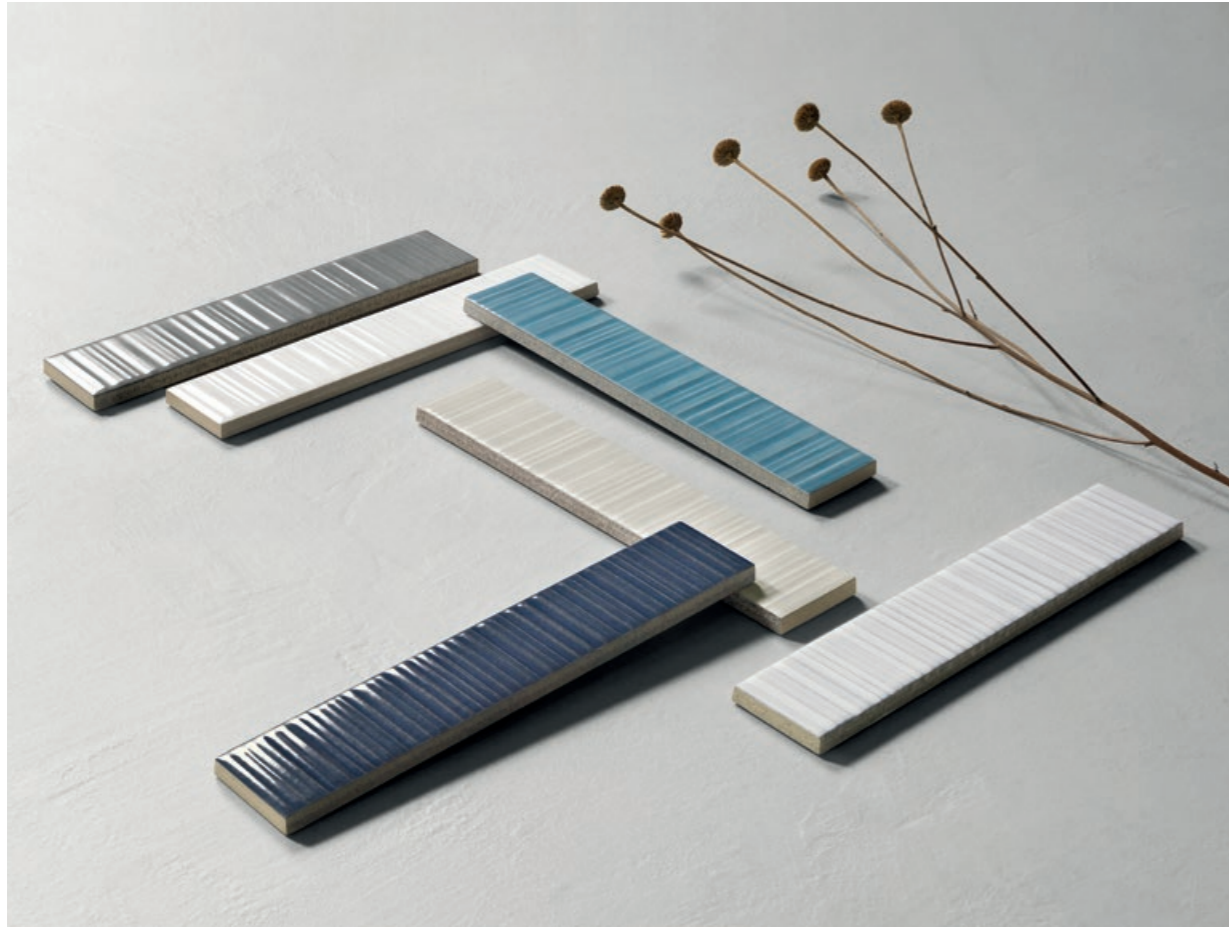

# V I B R A N T

03 /  
WHITE

04 /  
GREY

08 /  
BEIGE

10 /  
PEWTER

12 /  
BLUE

13 /  
AQUA

”

WHITE

Una struttura a barrette verticali irregolari crea una geometria ripetitiva ma sempre diversa dove l'alternanza delle sfumature gioca col riverbero della luce e dei suoi riflessi.

*A soft texture of vertical irregular bars produces a repetitive but always different geometry enhancing a multiple blend of shades and playing with the light and its reflections.*

*Glazed porcelain product available in 6 colors and in size 4,5x23cm, an elegant and refined proportion suitable and suggested both for residential application and for commercial, hospitality purpose.*