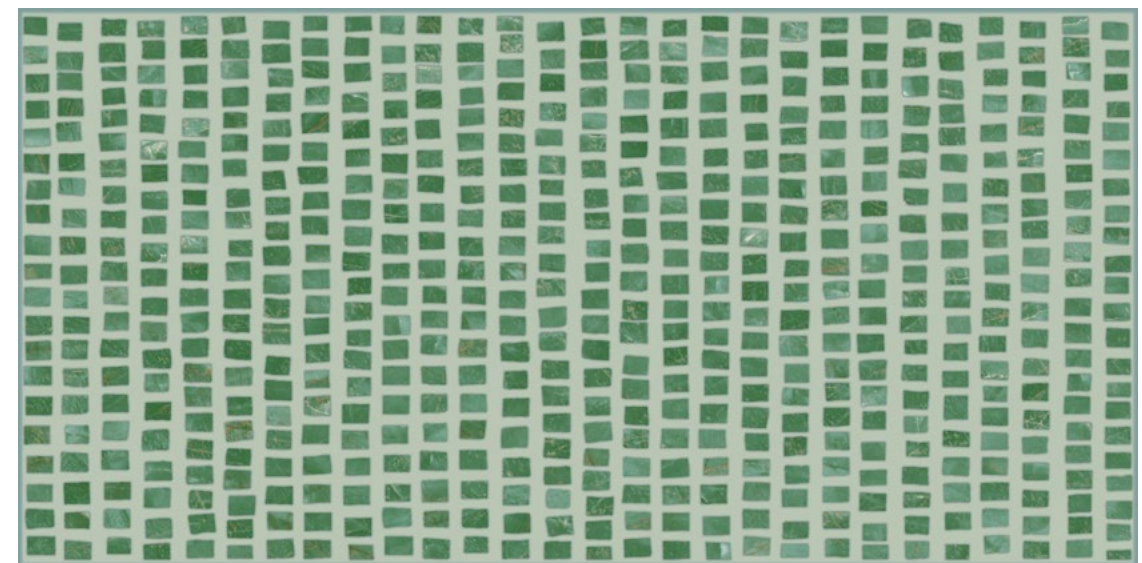

74x148 - 29"x58" +

VETRO ROSSO

VETRO AZUL

EMERALD

MARMOREA INTENSA

gres porcellanato +

MOSAICO 5x5 - 2"x2" ■+

in fogli 30x30 da 36 pezzi - in 30x30 - 12"x12" sheet made up of 36 pieces