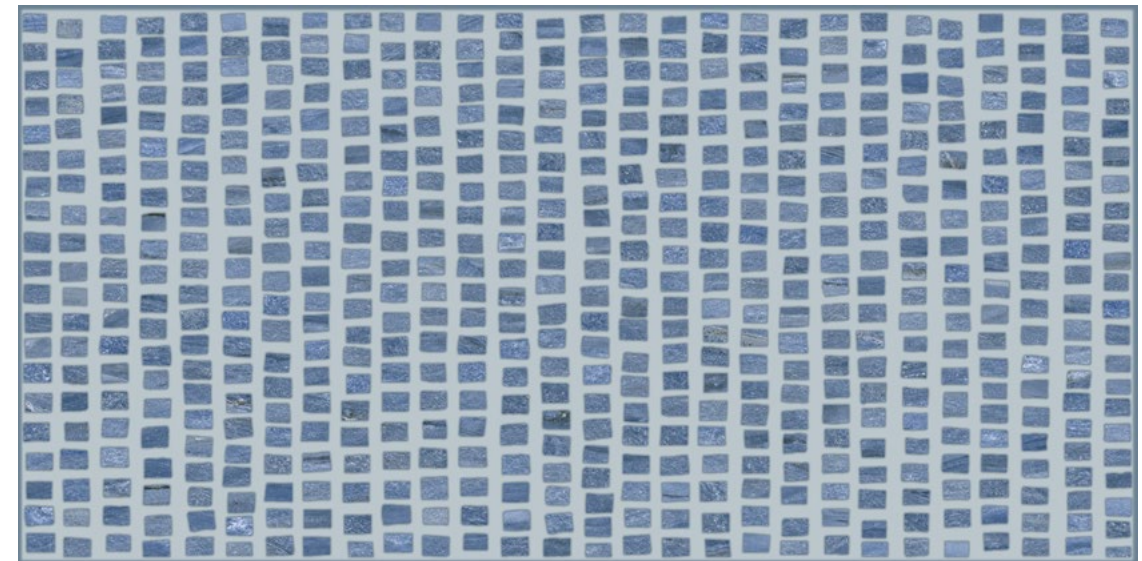

74x148 - 29"x58" +

VETRO ROSSO

VETRO AZUL

EMERALD

MARMOREA INTENSA

gres porcellanato +

MOSAICO 5x5 - 2"x2" ■+

in fogli 30x30 da 36 pezzi - in 30x30 - 12"x12" sheet made up of 36 pieces