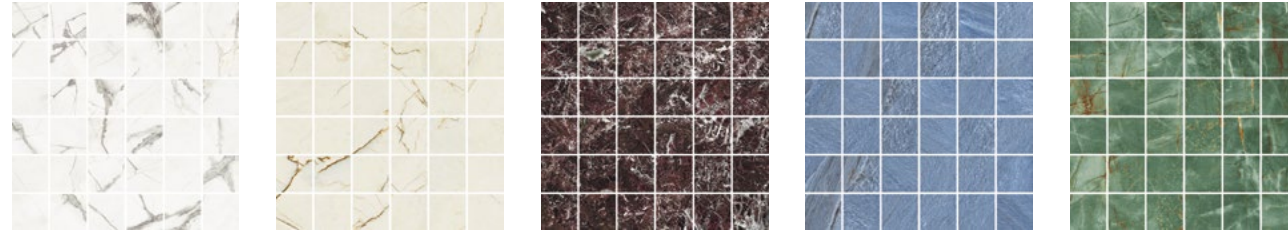

74x148 - 29"x58" +

VETRO ROSSO

VETRO AZUL

EMERALD

MARMOREA INTENSA

gres porcellanato +

MOSAICO 5x5 - 2"x2" ■+

in fogli 30x30 da 36 pezzi - in 30x30 - 12"x12" sheet made up of 36 pieces