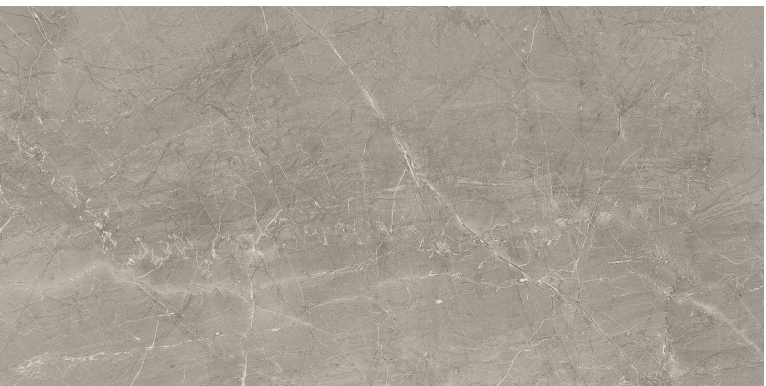

# MAJESTIC

Items stocked at  
PIEMME USA warehouse

**Color:** APUANIAN WHITE

**Size:** 12"x24"

**Finish:** Matte (\*), rectified

**Color:** SUPREME GREY

**Size:** 12"x24"

**Finish:** Matte (\*), rectified