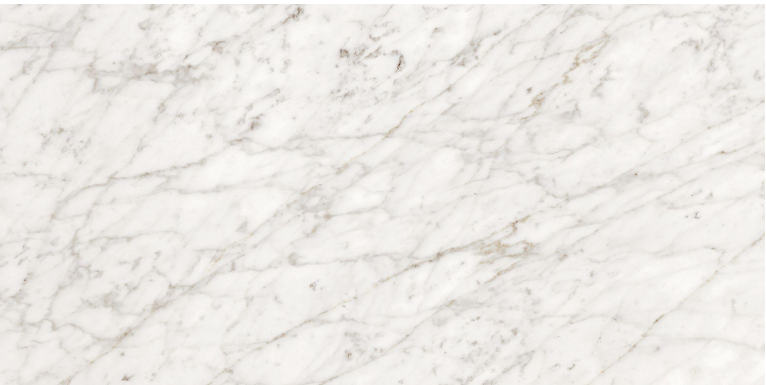

MAJESTIC

Items stocked at
PIEMME USA warehouse

Color: APUANIAN WHITE

Size: 12"x24"

Finish: Matte (*), rectified