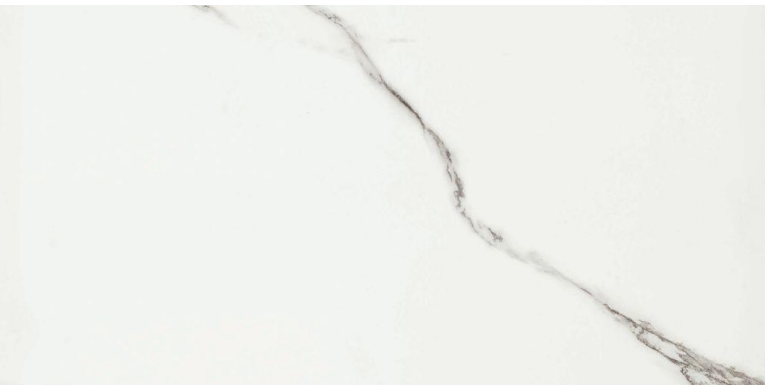

# MAJESTIC

★ Special Order  
COLORS

**Color:** PRECIOUS GEM

**Size:** 12"x24"

**Finish:** Matte/Lappato, rectified

**Color:** QUEEN'S TIARA

**Size:** 12"x24"

**Finish:** Matte/Lappato, rectified