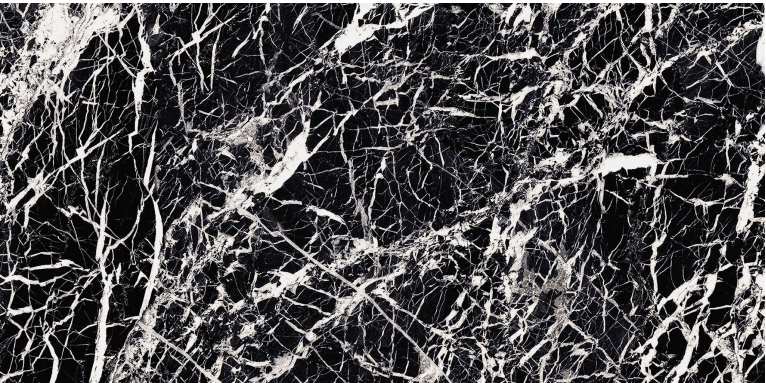

# MAJESTIC

★ Special Order  
COLORS

**Color:** IMPERIAL PEARL

**Size:** 12"x24"

**Finish:** Matte/Lappato, rectified

**Color:** GLAM BLACK

**Size:** 12"x24"

**Finish:** Matte/Lappato, rectified