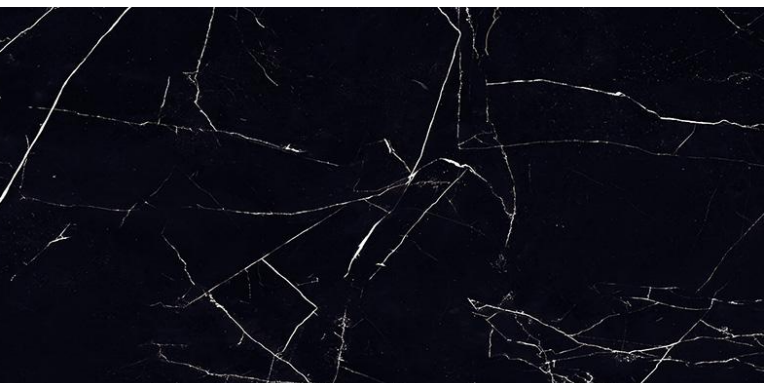

# MAJESTIC

★ Special Order  
COLORS

**Color:** IMPERIAL PEARL

**Size:** 12"x24"

**Finish:** Matte/Lappato, rectified

**Color:** GLAM BLACK

**Size:** 12"x24"

**Finish:** Matte/Lappato, rectified