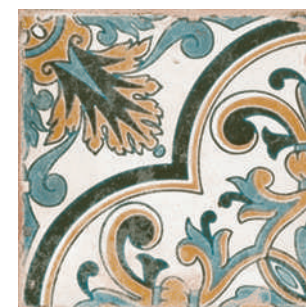

* 20762 LENOS TRIESTE Q-6
(22,3x22,3 cm) (8 3/4 x 8 3/4")
5 of 8 patterns