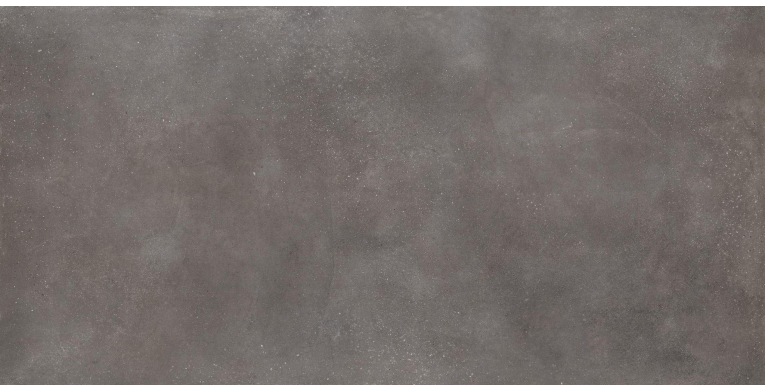

Links:

[Video](#)

[Line
Catalogue](#)

[Technical
Datasheet](#)

[Merchandising
Available](#)

GLITCH

Items stocked at
PIEMME USA warehouse

Color: ASH (light grey)

Size: 12"x24"

Finish: Matte, rectified

Color: CARBON (Anthracite)

Size: 12"x24"

Finish: Matte, rectified

Color: SALT (white)

Size: 12"x24"

Finish: Matte, rectified

GLITCH

★ Special Order
COLORS

Color: CLAY (earth)
Size: 12"x24"
Finish: Matte, rectified

Color: FLINT (med grey)
Size: 12"x24"
Finish: Matte, rectified

Color: GRAPHITE (dark grey)
Size: 12"x24"
Finish: Matte, rectified

Color: GRAVEL (taupe)
Size: 12"x24"
Finish: Matte, rectified

Color: SAND (beige)
Size: 12"x24"
Finish: Matte, rectified