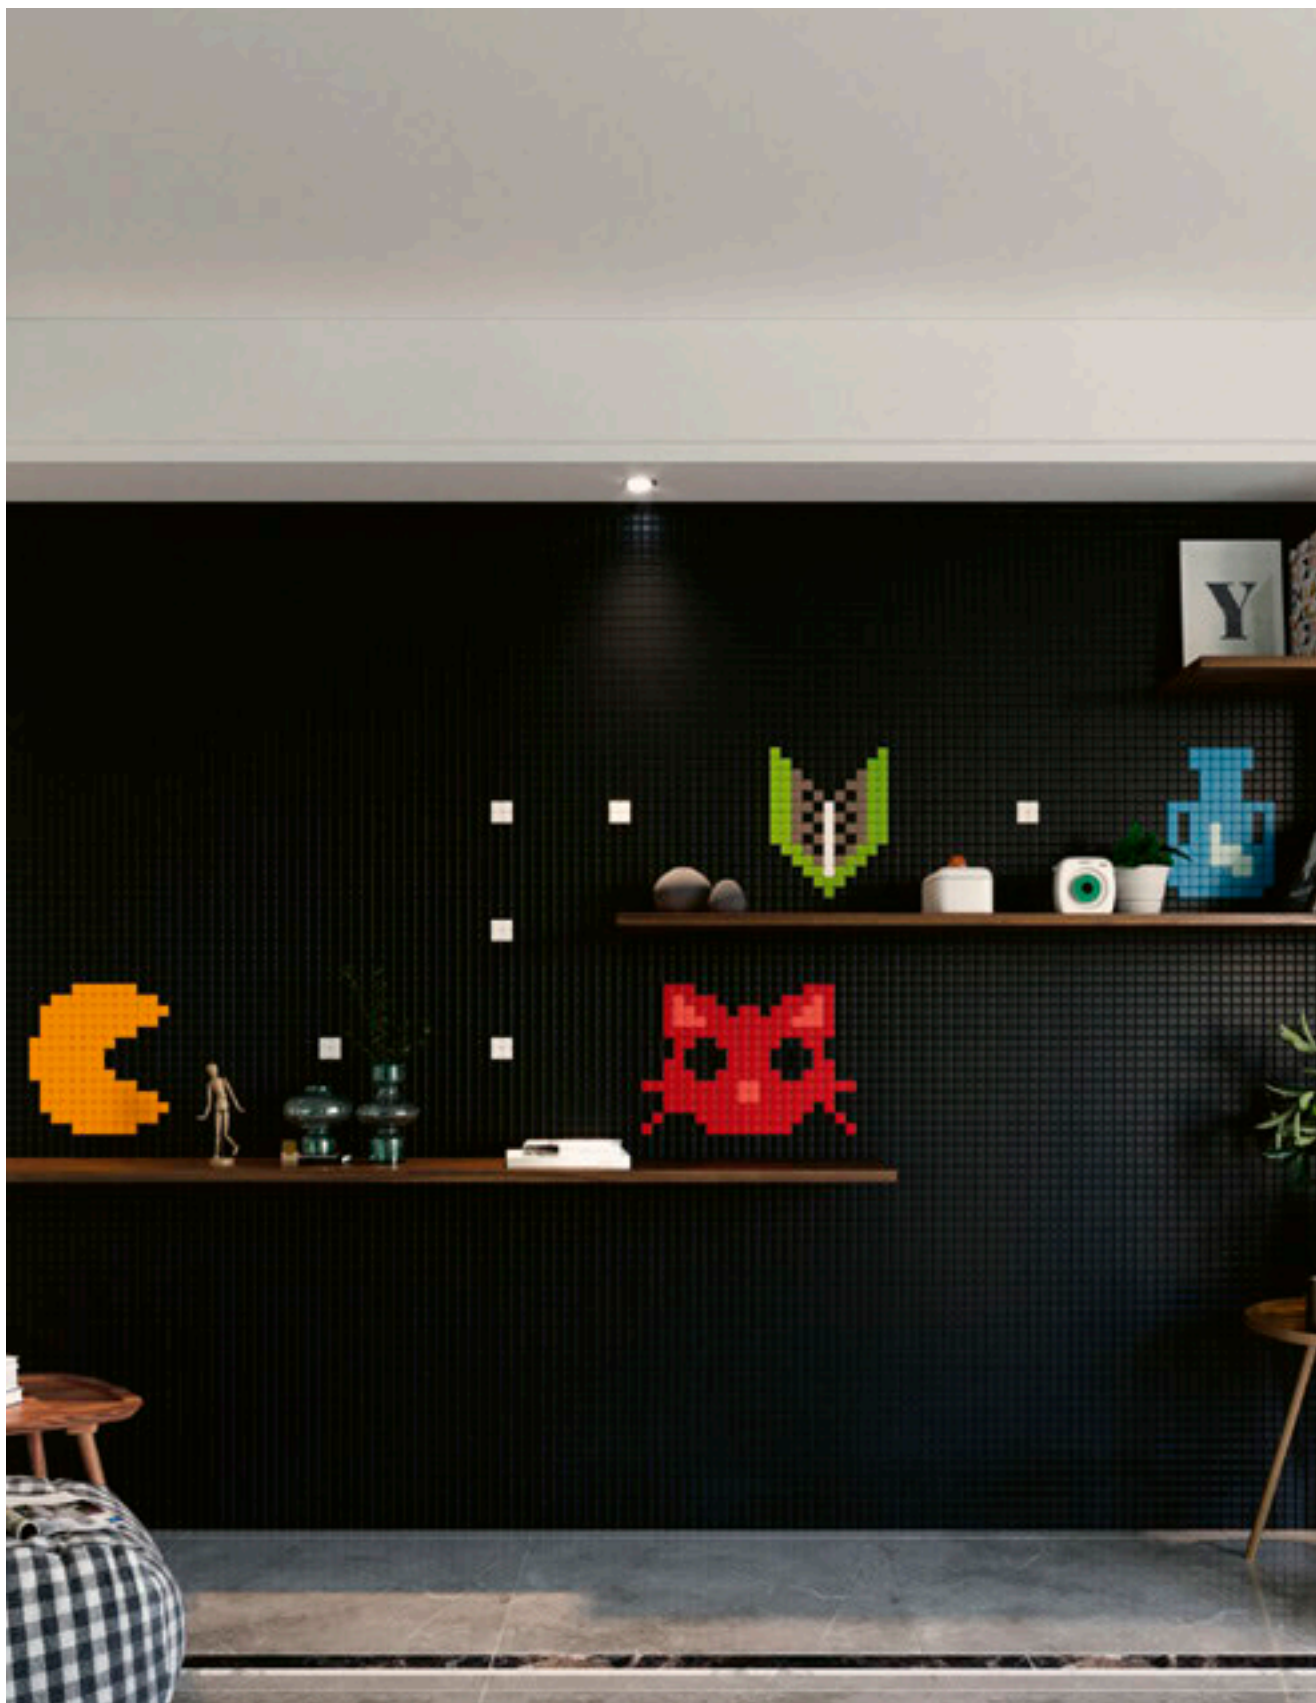

2,5x2,5 SU RETE 1"x1" ON MESH . MATT

NERO

VERMIGLIO

CORALLO

VANADIO

KIWI

MARINA

BIANCO