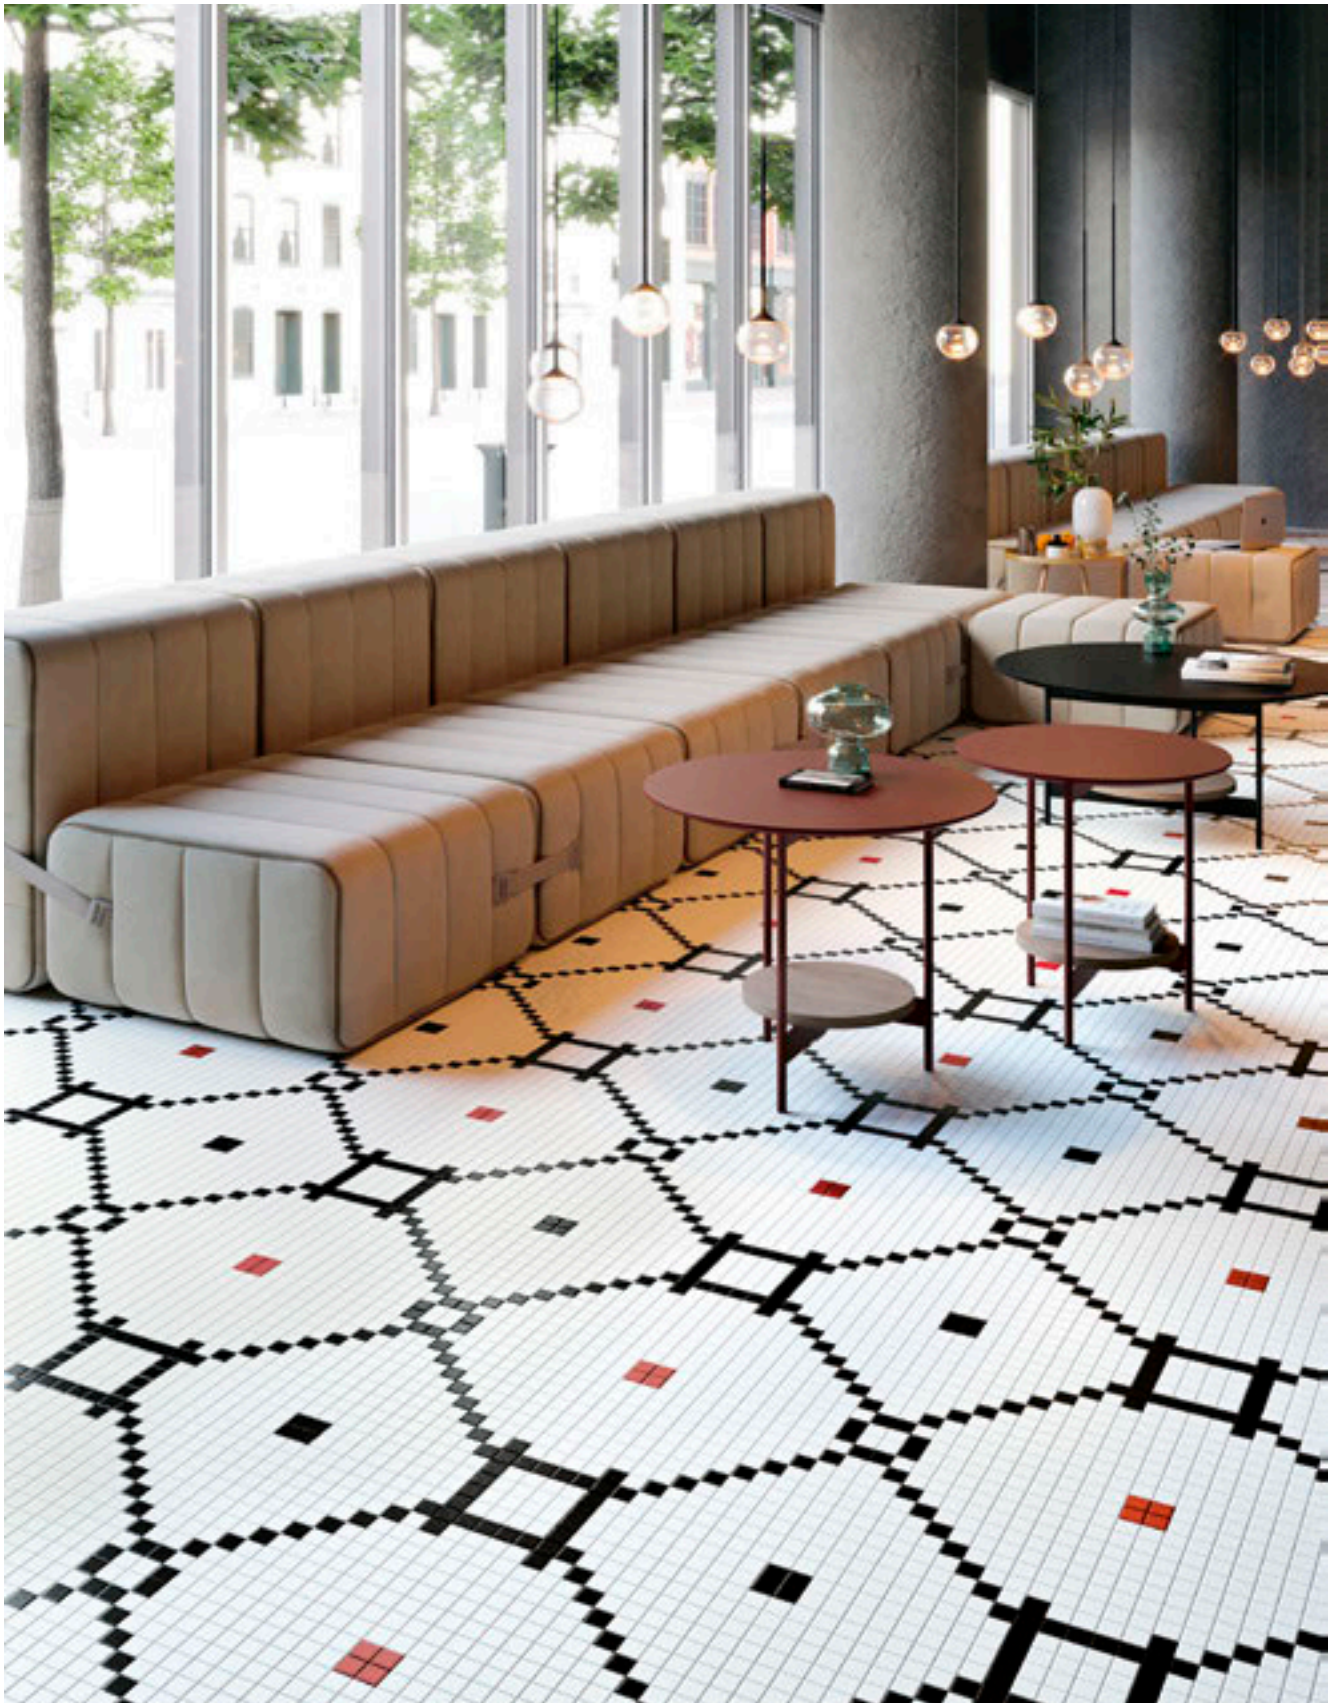

2,5x2,5 SU RETE 1"x1" ON MESH . MATT

BIANCO

NERO

PAPRIKA