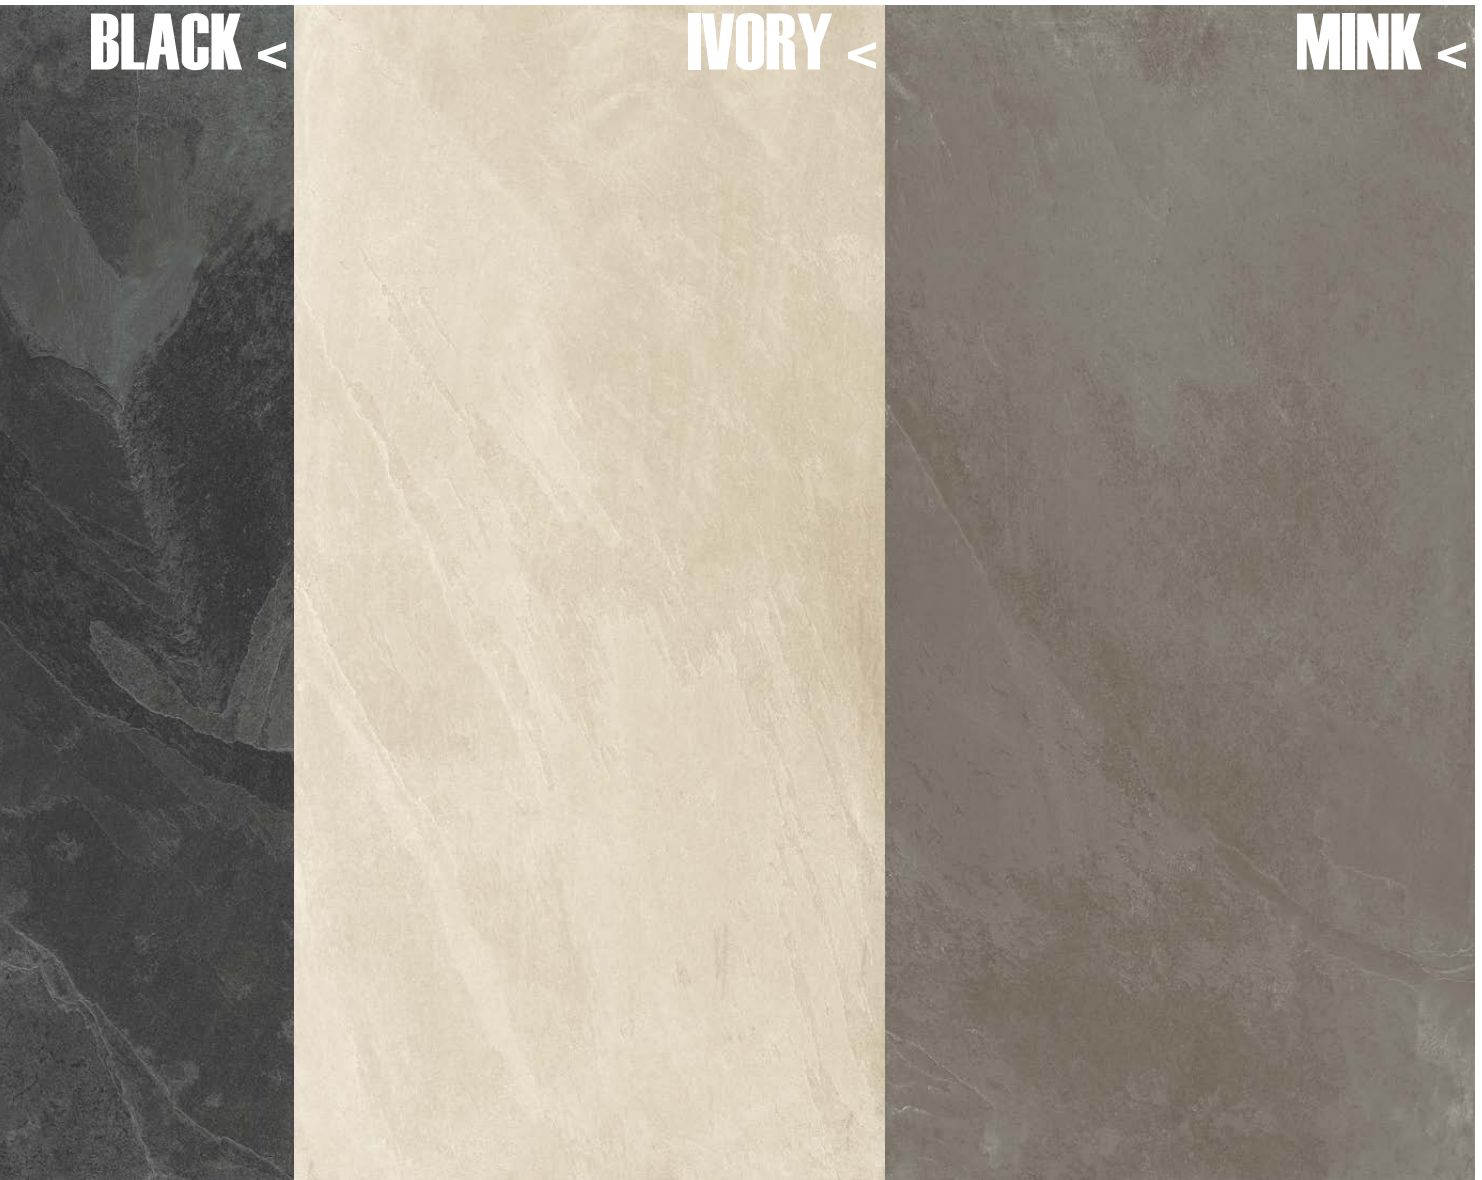

> **4 FORMATI**
4 FORMATS

> **59,5x119,2**
23,4"x47"

> **60x60 / 59,5x59,5**
24"x24" / 23,4"x23,4"

> **30x60 / 29,6x59,5**
12"x24" / 11,8"x23,4"

> **9,7x59,5**
3,8"x23,4"

BLACK <

IVORY <

MINK <