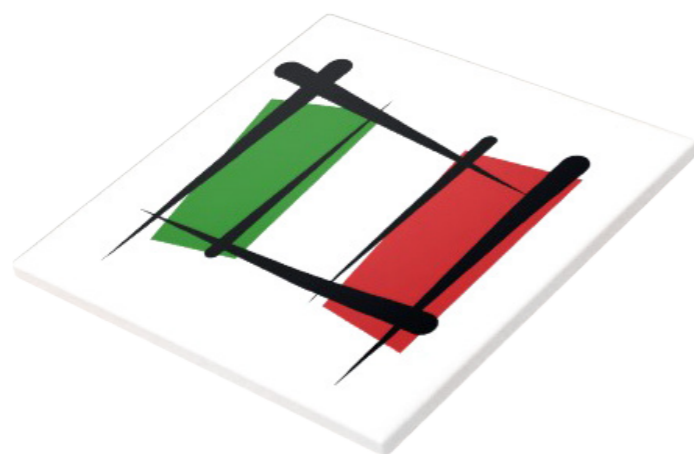

Ceramica Italiana

TUTTI I PRODOTTI LADIVA® SONO IDEATI, REALIZZATI, PRODOTTI E SMALTATI ESCLUSIVAMENTE IN ITALIA

ALL PRODUCTS LADIVA® ARE DESIGNED, REALIZED, PRODUCED AND GLAZED EXCLUSIVELY IN ITALY

ATTENZIONE/ATTENTION

LADIVA E' UNA CERAMICA ARTISTICA, POSARE SEMPRE PRIMA IL MATERIALE A SECCO, SENZA COLLA, PER VEDERE
EVENTUALI TOLLERANZE. SI CONSIGLIA UNA FUGA PER RIVESTIMENTO (PASTA BIANCA) COMPRESA TRA 1,3 A 1,6 MM
ED UNA FUGA PER PAVIMENTO (GRES) COMPRESO TRA 2,3 A 2,6 MM

*LADIVA IS AN ARTISTIC CERAMIC, ALWAYS LAY THE MATERIAL DRY FIRST, WITHOUT GLUE, TO SEE ANY TOLERANCES.
WE RECOMMEND A JOINT FOR WALL (WHITE PASTE) BETWEEN 1.3 TO 1.6 MM AND A FLOOR JOINT (GRES)*

designer

fabio pesce®

area manager

jacopo pesce

produzione

alan belloni

amministrazione

giorgia scafetti

amministrazione

daniela incerti massimini

partner

F.M.A.

produzione e lavorazione
pezzi speciali per ceramica

laDiva è un marchio di Fabio Pesce, distribuito da:
Ladiva ltd – Malta
Prodotto solo dalla F.M.A. srl – Italia