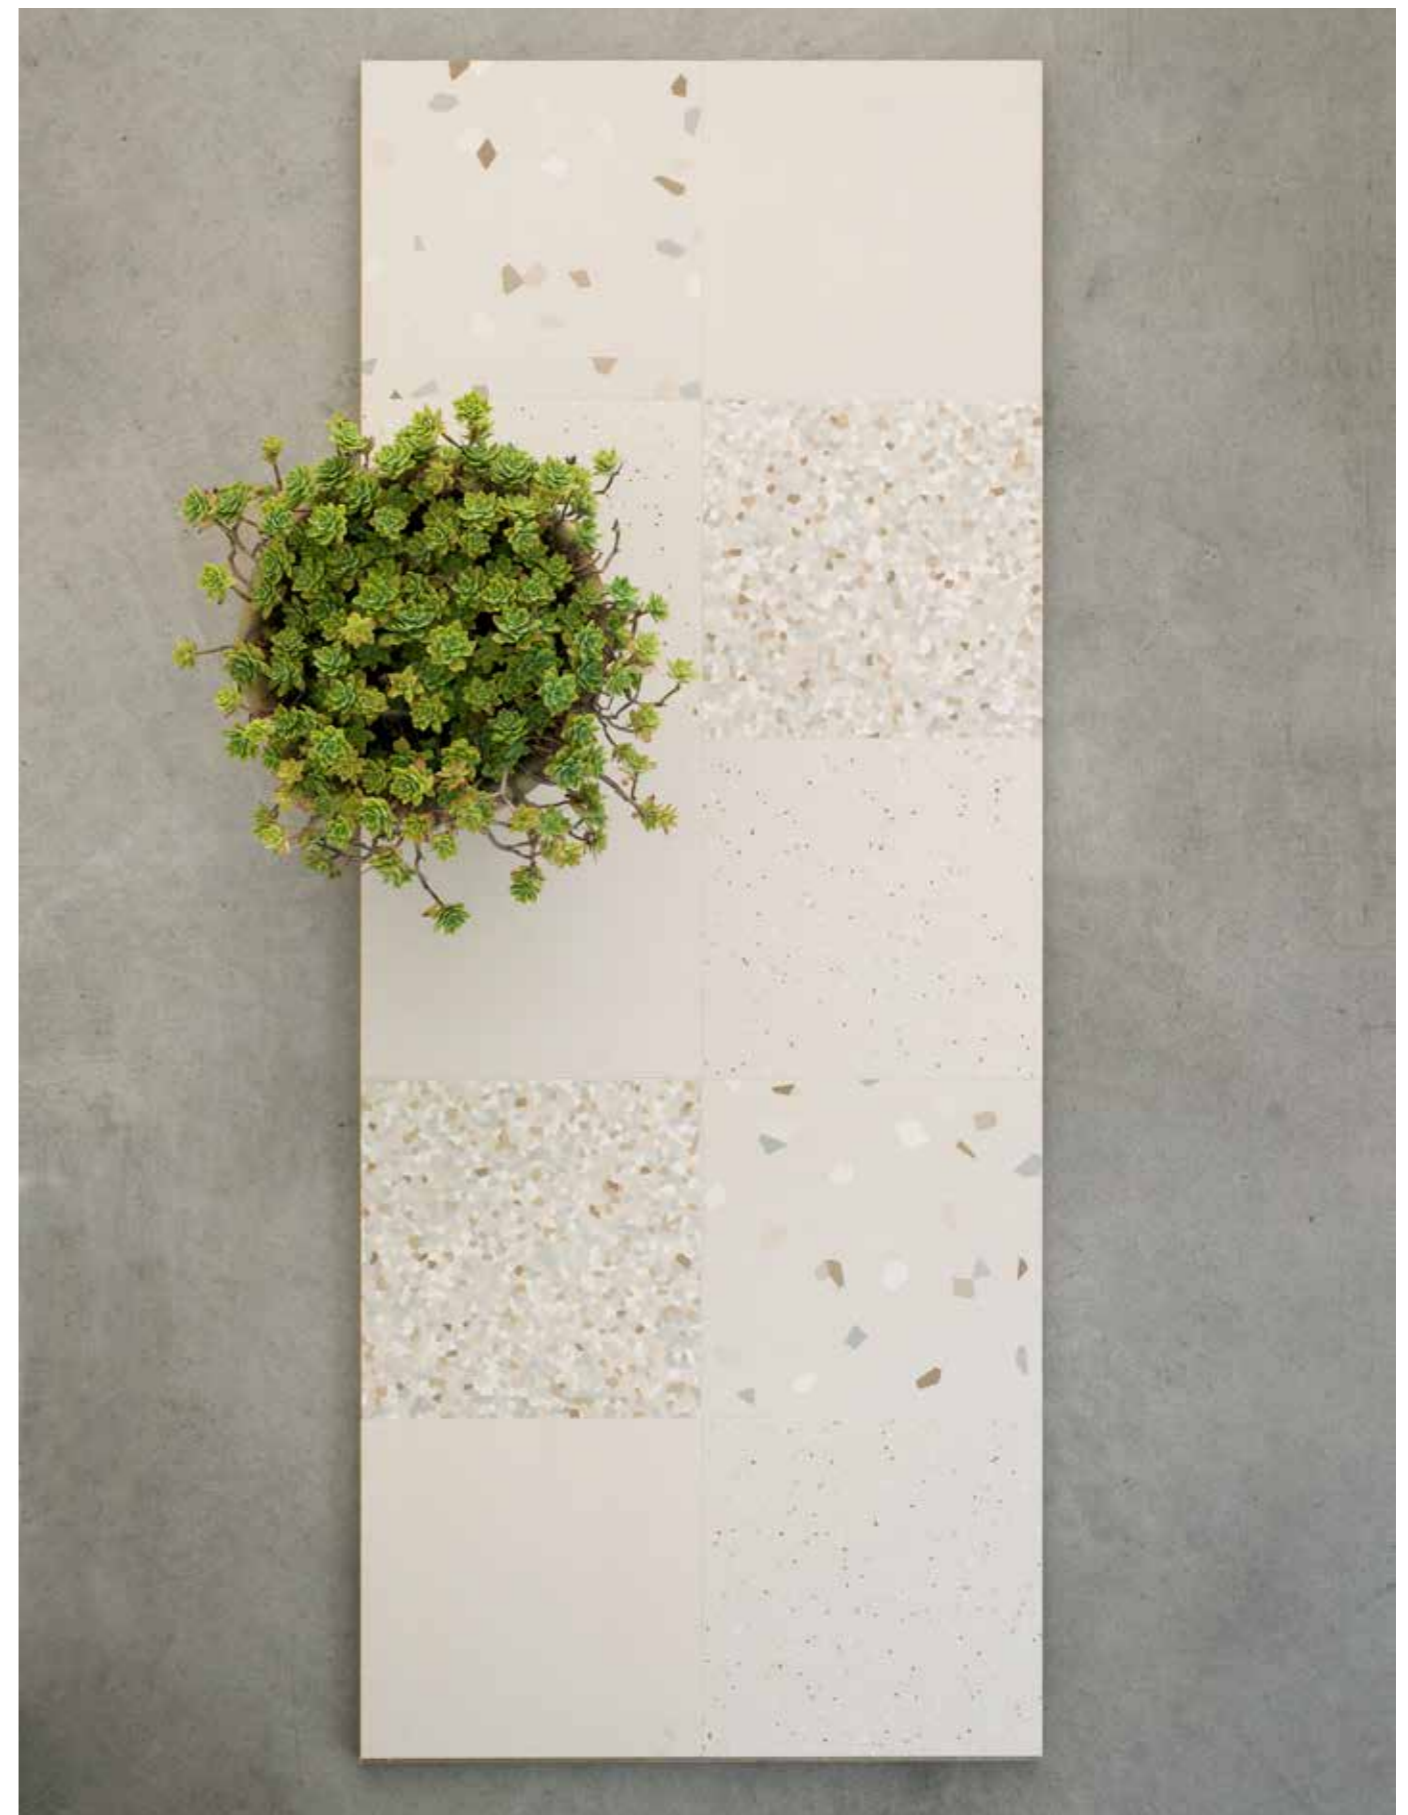

Micro.

Familiar
White Mix
Colors. White/Sand/Dust/Azure/Mou

045