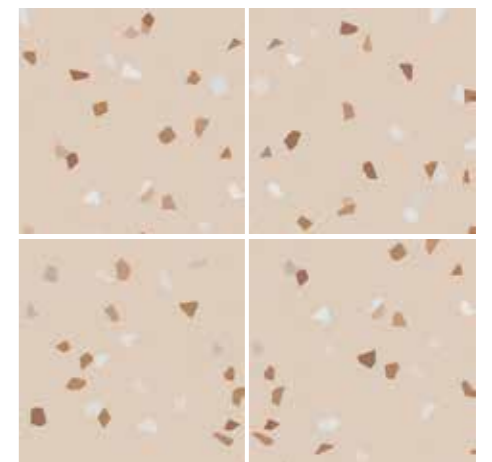

# Familiar

30x30 cm/12x12 inches  
rettificato/rectified

Design  
Roberto Cicchinè

**MIFA11**  
Familiar Terracotta

**MIFAM11**  
Familiar Terracotta Medium

**MIFAS11**  
Familiar Terracotta Small

**MIFAL11**  
Familiar Terracotta Large