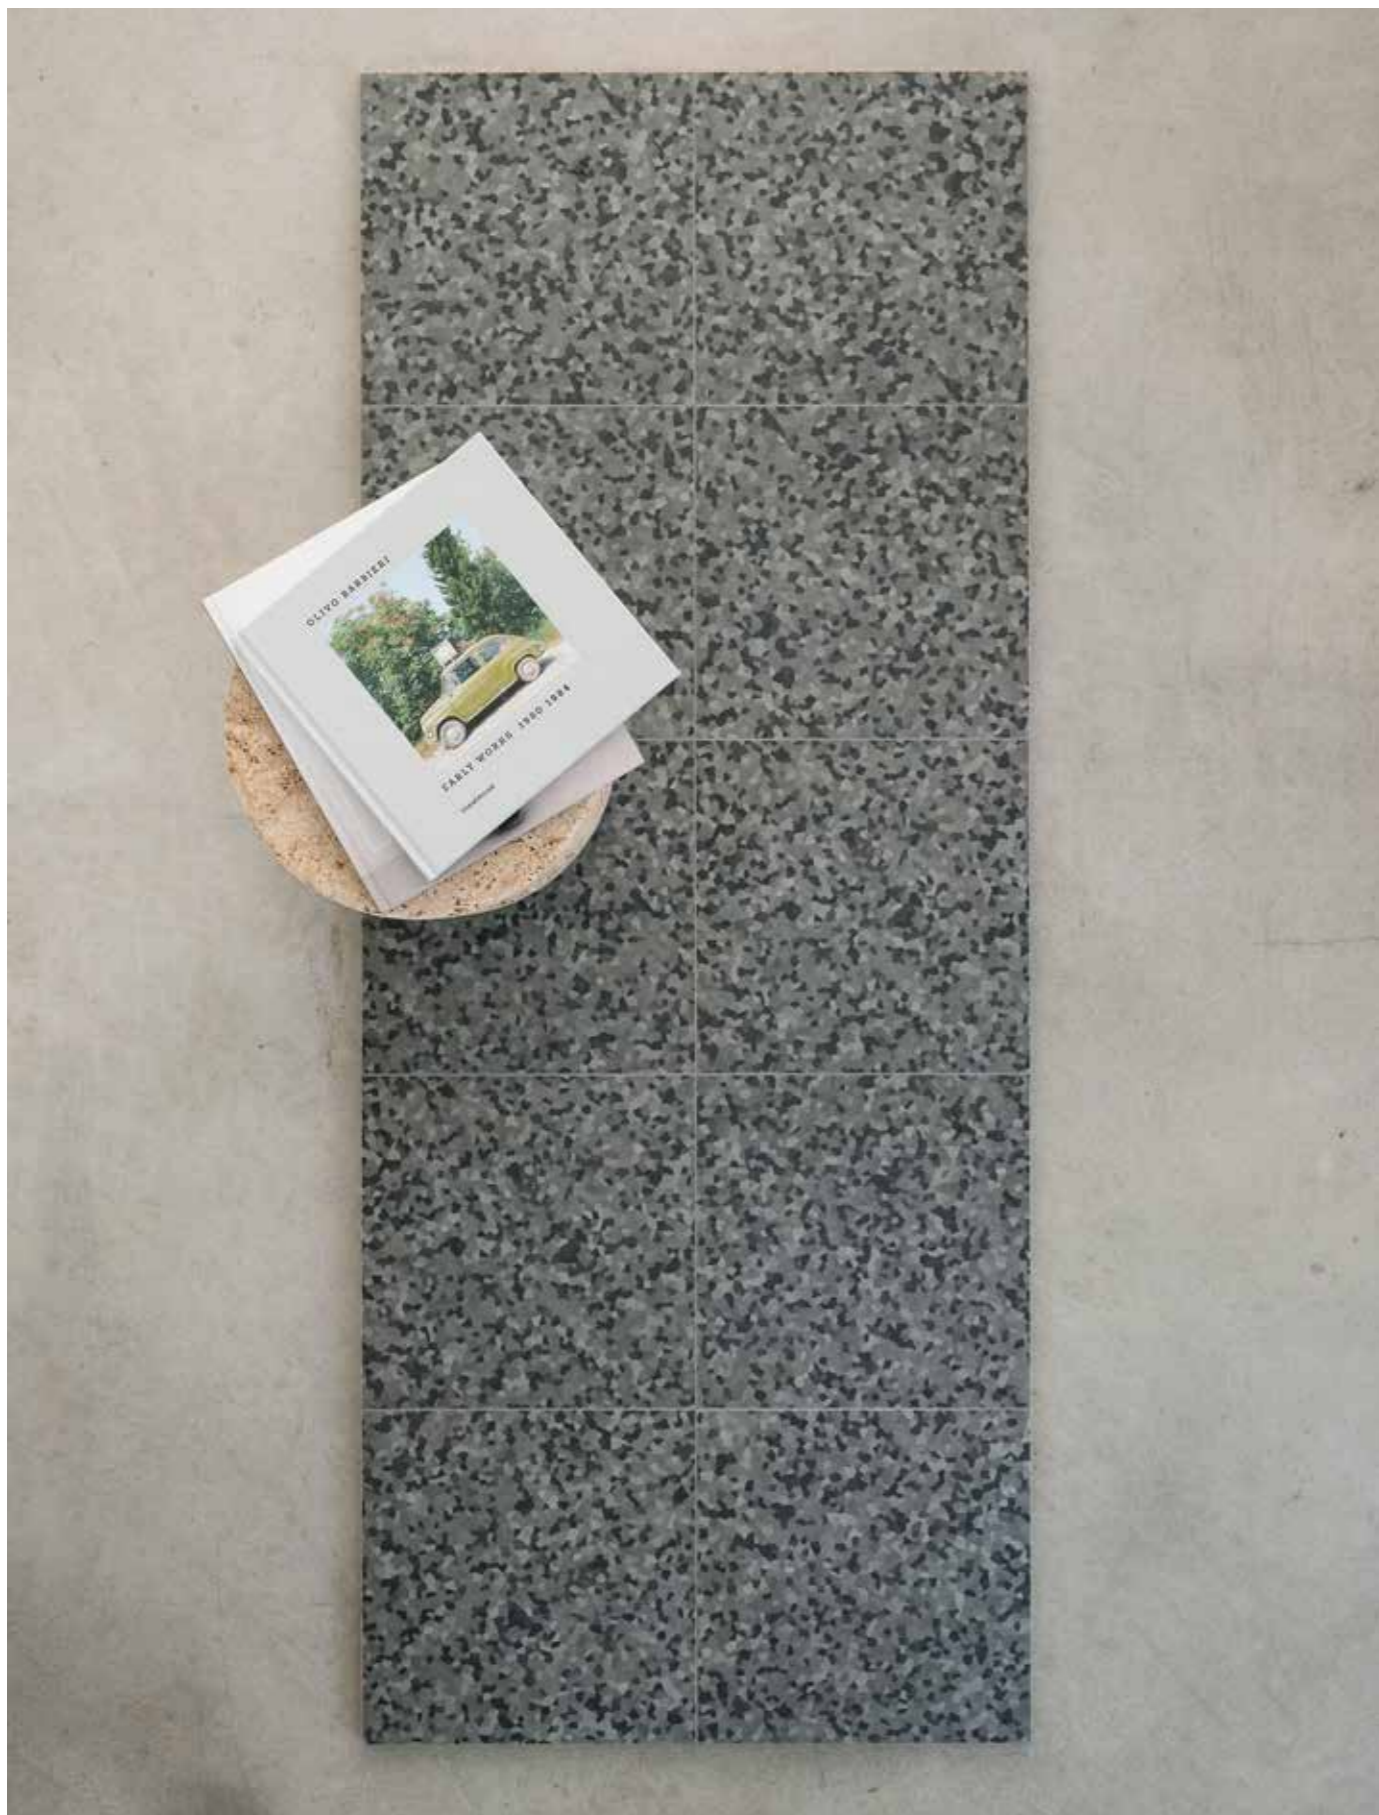

045

Familiar  
Terracotta Large  
Colors. White/Terracotta/Cotto/Klinker

Micropaints  
Klinker

046

Micro.

Familiar  
Grey Small  
Colors. Dust/Grey/Mud/Coffee/Black

Familiar  
Graphite Medium  
Colors. Dust/Mud/Graphite/Coffee/Black