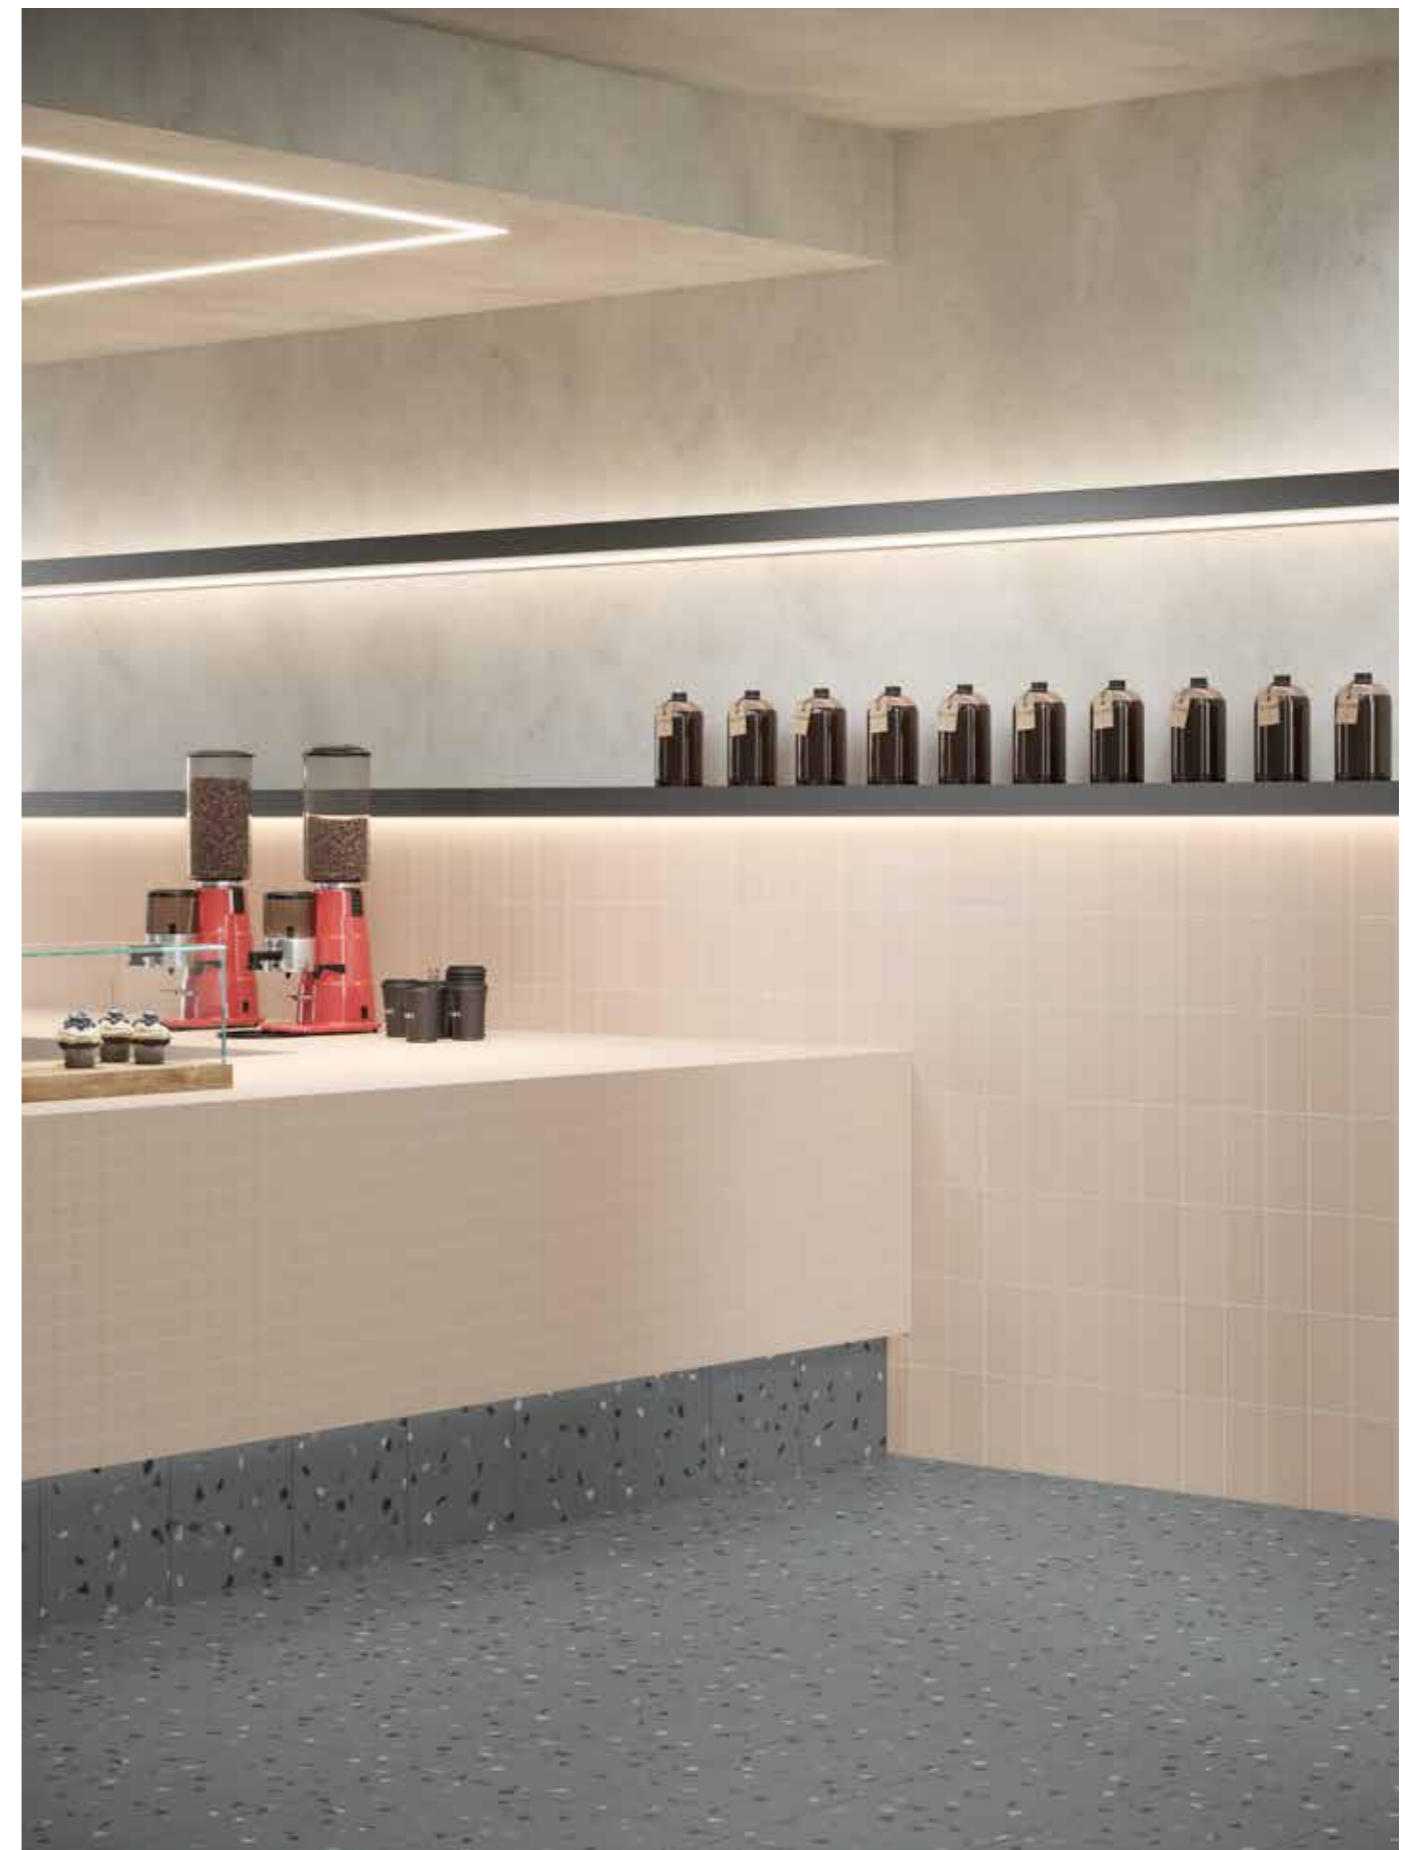

Kitchen. Very Simple Kitchen

**Micro.** Familiar Graphite Large  
Colors. Dust/Mud/Graphite/Coffee/Black

Microtiles Blends Terracotta 5x5  
Grid x4 Terracotta 10x20

Micro.

Familiar  
White Mix  
Colors. White/Sand/Dust/Azure/Mou