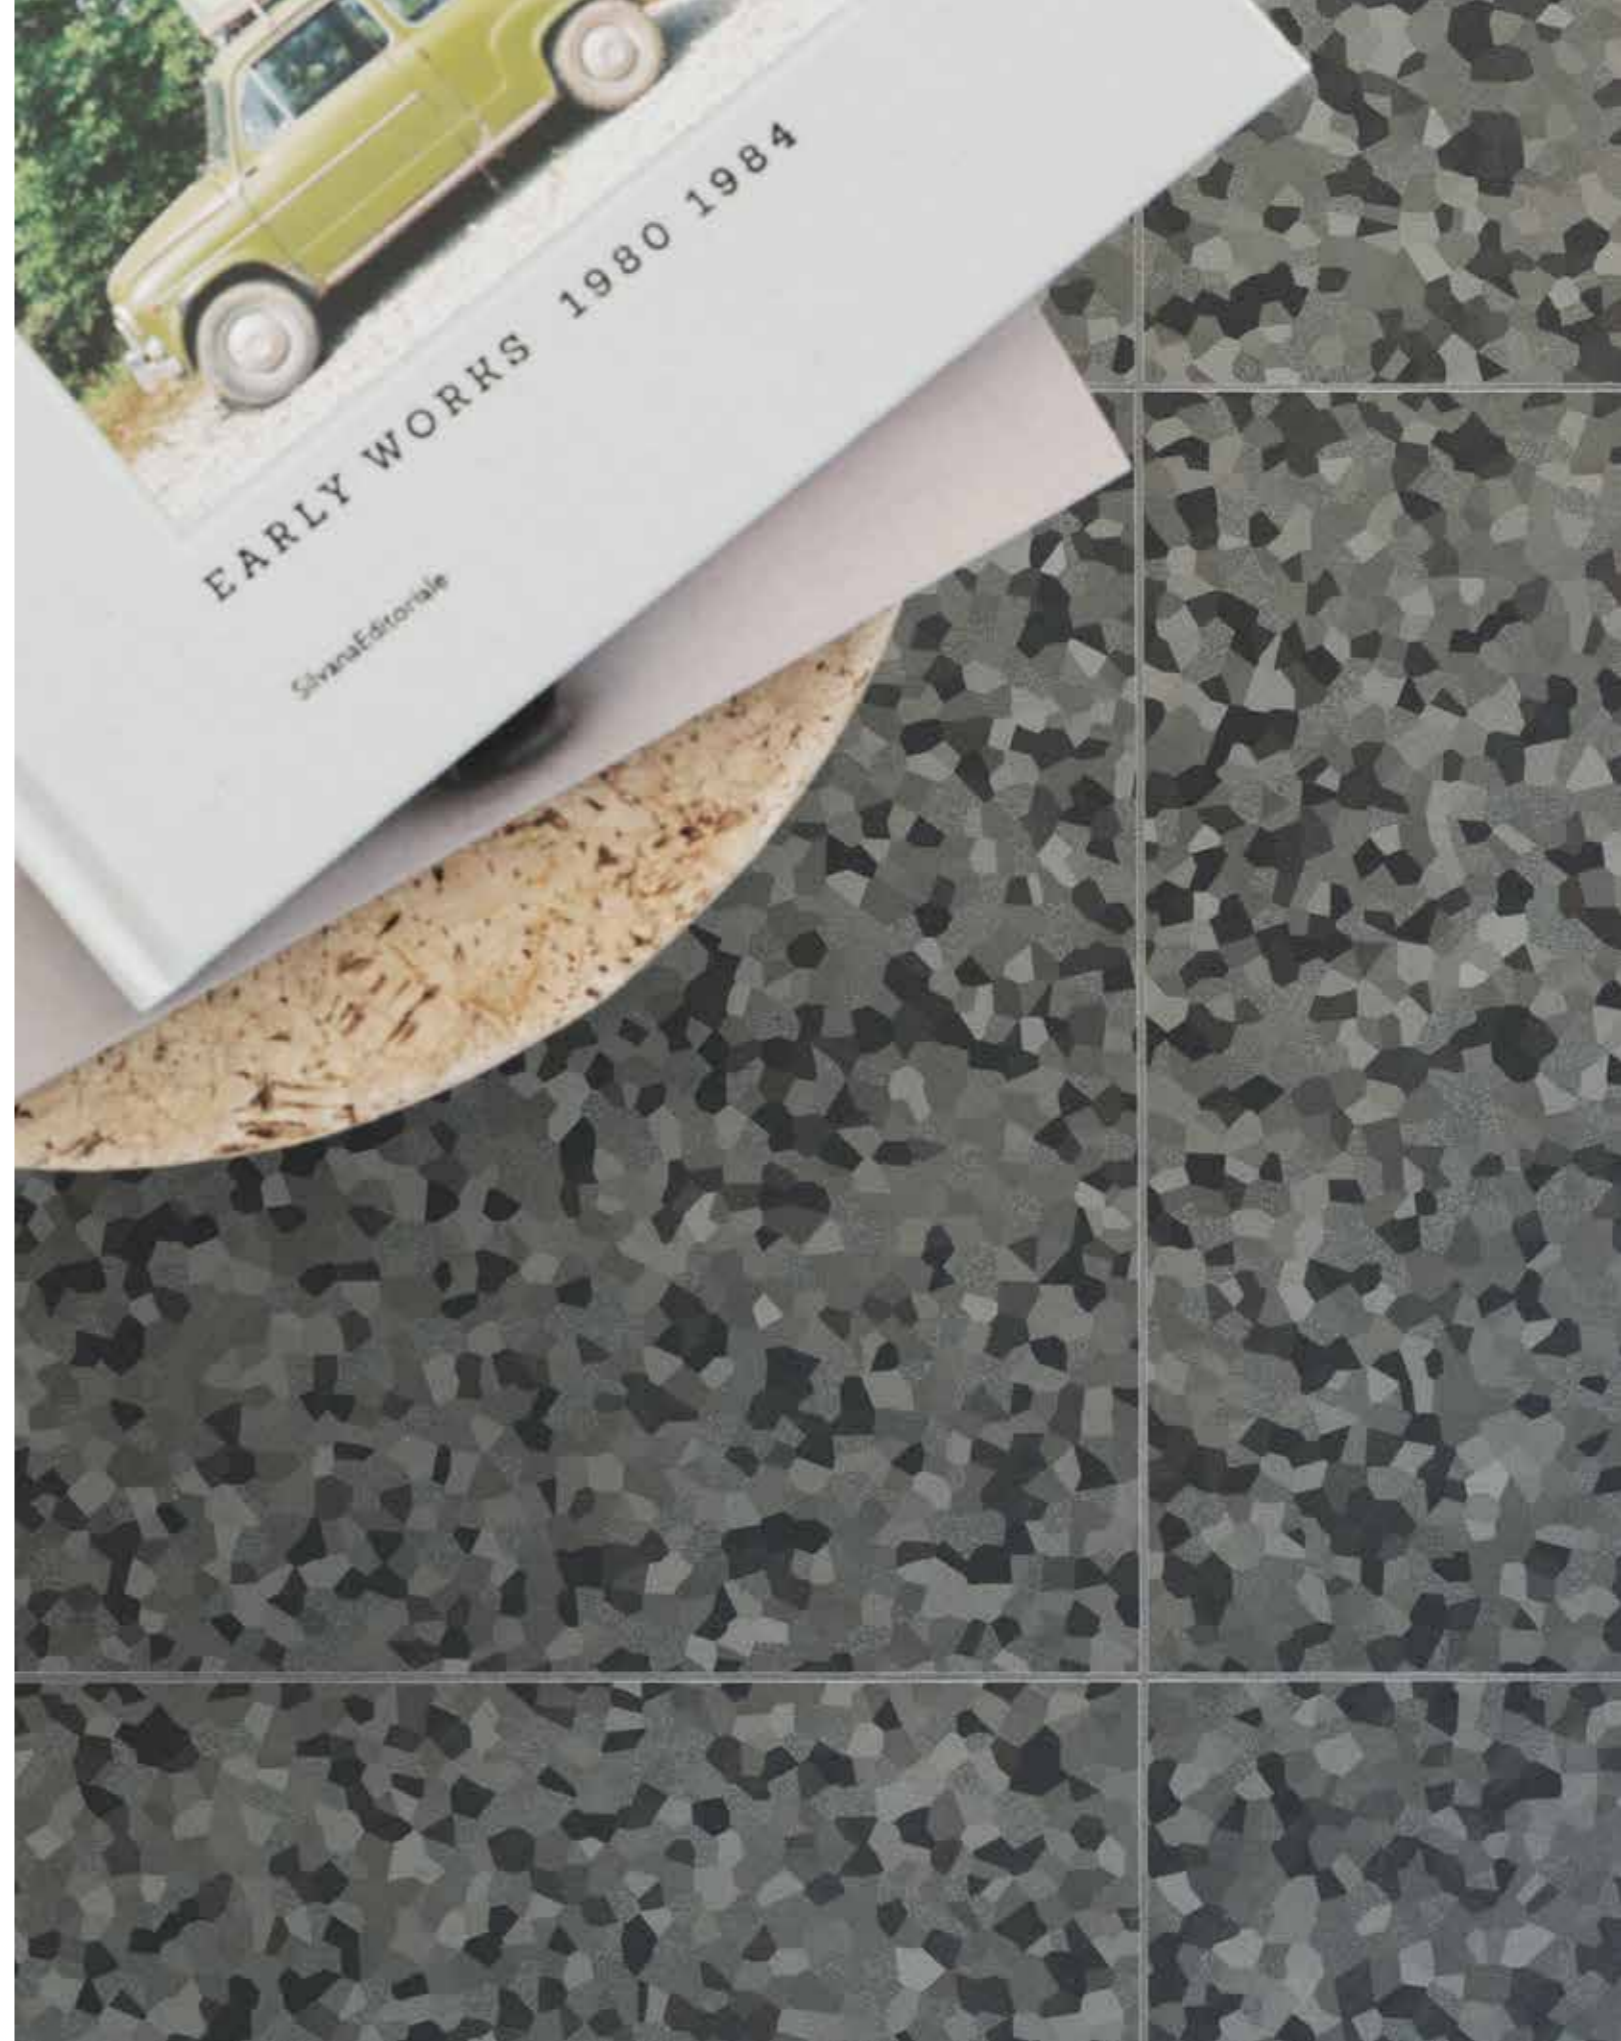

045

Familiar  
Terracotta Large  
Colors. White/Terracotta/Cotto/Klinker

Micropaints  
Klinker

046

Micro.

Familiar  
Grey Small  
Colors. Dust/Grey/Mud/Coffee/Black

Familiar  
Graphite Medium  
Colors. Dust/Mud/Graphite/Coffee/Black