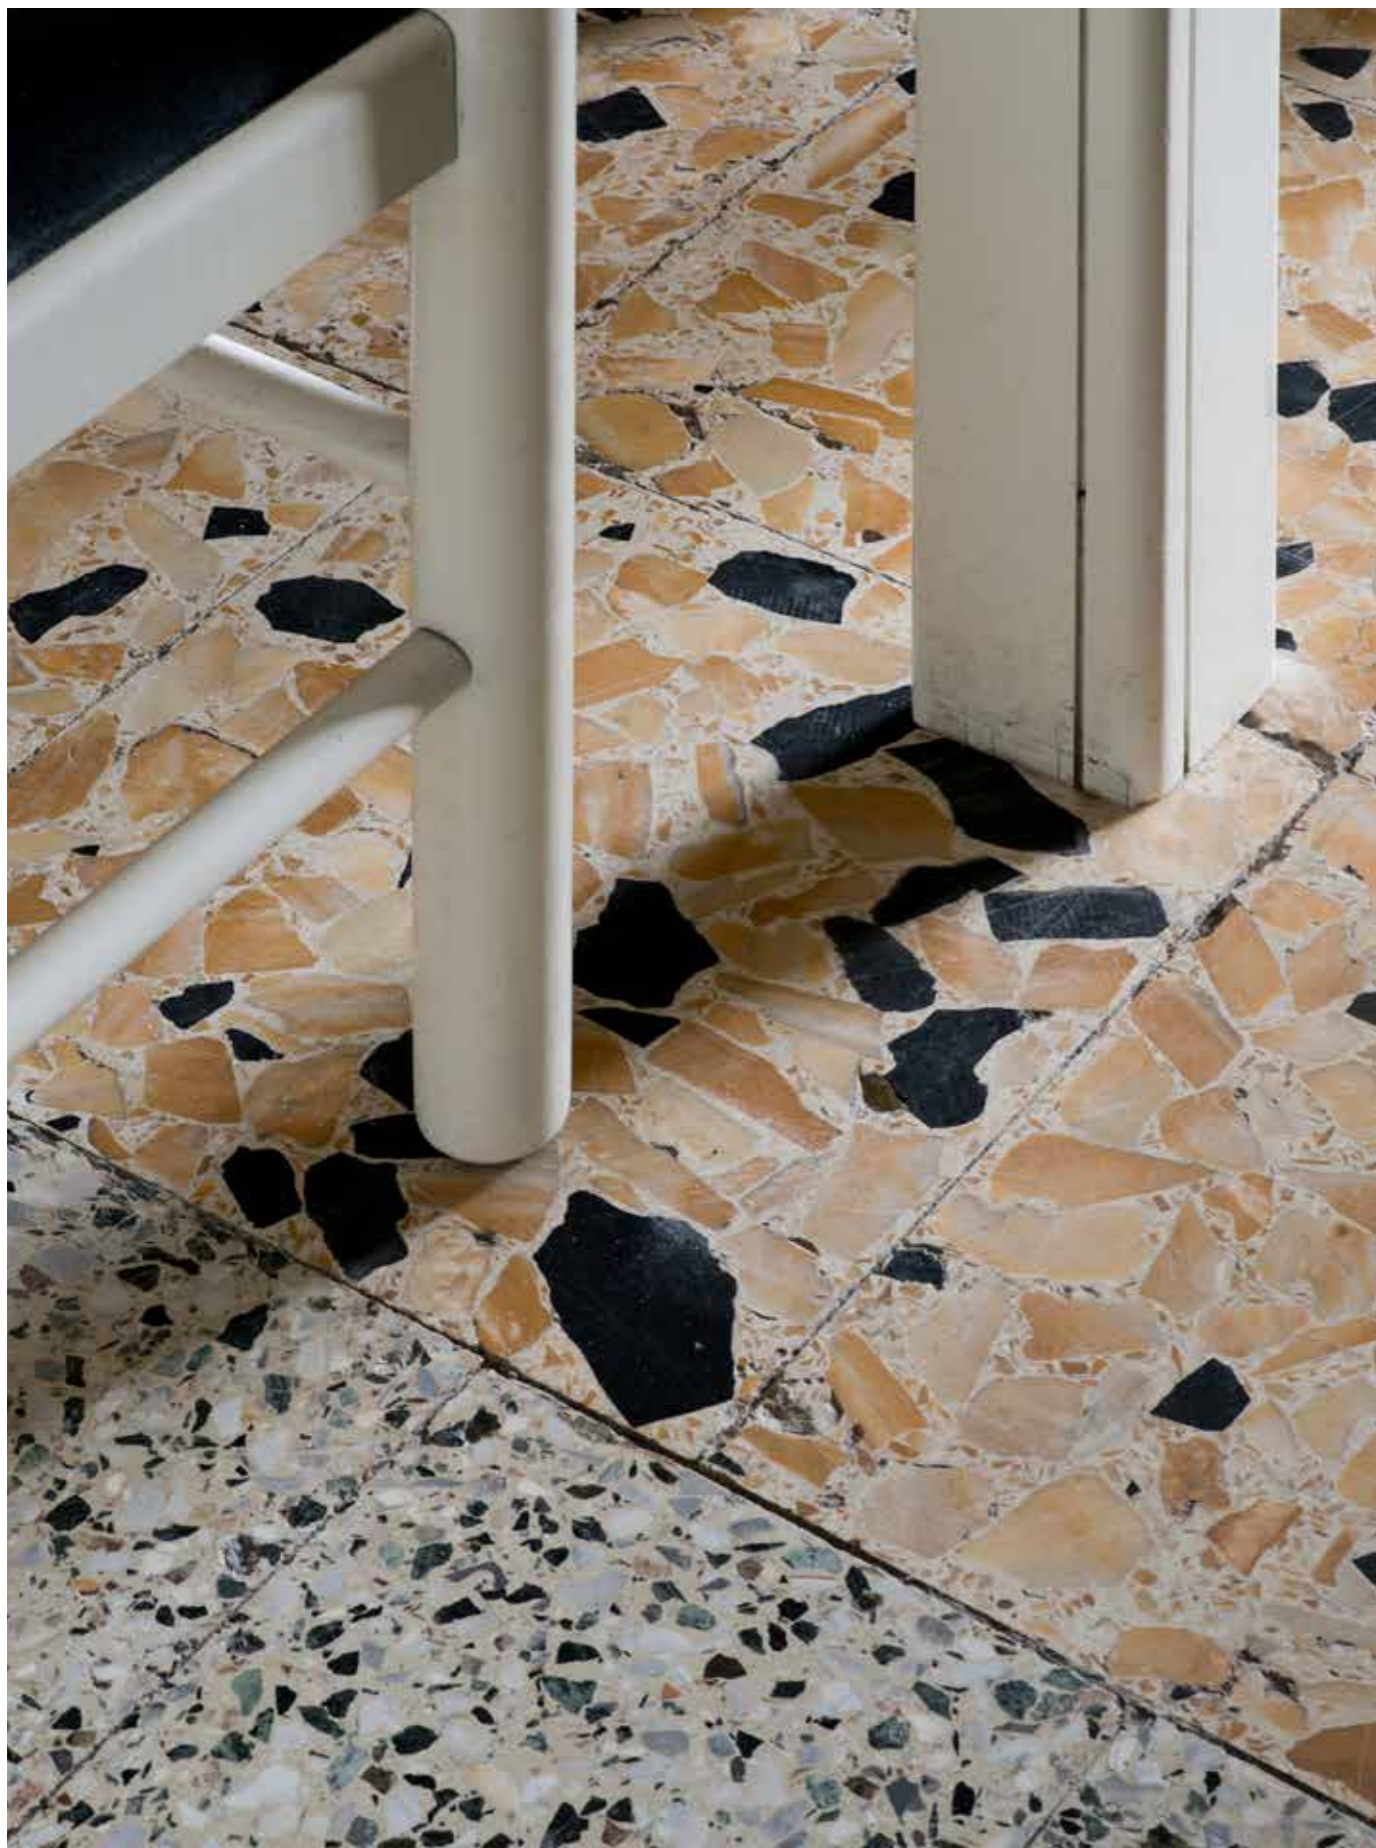

Familiar

Design
Roberto Cicchinè

ITA Familiar è un progetto che nasce dal desiderio di confrontarsi con il mondo delle “graniglie”. Il grande rispetto che la filosofia Micro. ha verso le materie naturali ha portato a realizzare un prodotto che si distanzia volutamente dalla simulazione dell’originale. L’utilizzo di un filtro digitale dona alla superficie un sapore fortemente contemporaneo mantenendo vivo il ricordo del prodotto autentico. Le quattro tipologie di superfici realizzate con diverse granulometrie su 4 toni cromatici abbinabili ai 13 colori del progetto Micro. permettono un utilizzo versatile del prodotto, dal rimando elegante e più classico del monotinta sino alla giocosità della proposta mix.

ENG Familiar is a project born from the desire to deal with the world of “grits”. The great respect that Micro. philosophy has towards natural materials has led to the realization of a product that deliberately distances itself from the imitation of the original. The use of a digital filter gives the surface a highly contemporary flavor while keeping alive the memory of the authentic product. The four types of surfaces are realized with different granulometries on 4 chromatic tones which can be combined with the 13 colors of the Micro. project, allowing a versatile use of the product, from the elegant and more classic evenness of the plain color up to the playfulness of the mix proposal.