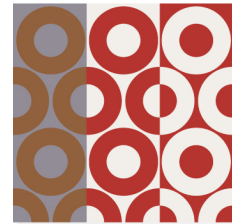


CIRCLES

low
art
life

CIRCLES

We started with a blank porcelain panel and then developed a selection of artistic renderings that comprise the Bespoke collection. These are all produced on 5mm porcelain ceramic panels @ 39" wide x 118" long. Simple and timeless the circles roll into each other in dramatic fashion changing at the mid point into another color, it is a play on the ever changing kaleidoscope concept and the half circles almost collide and works superbly on a large scale.

Material: Porcelain veneer panel
Size: 39"x118"
Color: White porcelain ceramic background
with applied graphics
Finish: Matte
Thickness: 5mm nominal
Application: Walls only

Suggested Grout:
STARLIKE - BIANCO ASSOLUTO EVO 100

COMIC BOOK

BANANA

PURPLE HARVEST

CAMPBELLS'

JACKIE

M.J.

D9C Showroom, Boston, MA

We invite you to explore all of the Low Art Tile collections by visiting
Division 9 Collaborative.