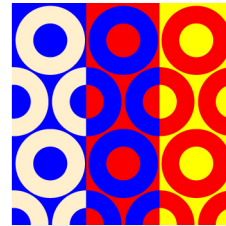

Material: Porcelain veneer panel
Size: 39"x118"
Color: White porcelain ceramic background
with applied graphics
Finish: Matte
Thickness: 5mm nominal
Application: Walls only

Suggested Grout:
STARLIKE - BIANCO ASSOLUTO EVO 100

COMIC BOOK

BANANA

PURPLE HARVEST

CAMPBELLS'