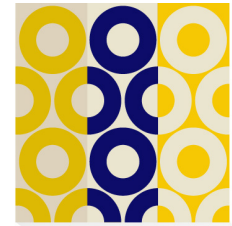

PURPLE HARVEST