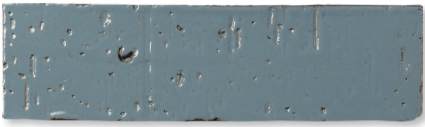

new chelsea brick
collection

MARBLE SYSTEMS

mashiro rustic

floor / wall tiles

TL61156
mashiho rustic
2 3/4" x 9 3/4" x 3/4"
0.186 sqft/pcs
in stock

TL61163
copeland rustic
2 3/4" x 9 3/4" x 3/4"
0.186 sqft/pcs
in stock

TL61167
gray dog rustic
2 3/4" x 9 3/4" x 3/4"
0.186 sqft/pcs
in stock

TL61165
yoko rustic
2 3/4" x 9 3/4" x 3/4"
0.186 sqft/pcs
in stock

TL61158
joy green rustic
2 3/4" x 9 3/4" x 3/4"
0.186 sqft/pcs
in stock

TL61149
dylan rustic
2 3/4" x 9 3/4" x 3/4"
0.186 sqft/pcs
in stock

TL61152
peggy blue rustic
2 3/4" x 9 3/4" x 3/4"
0.186 sqft/pcs
in stock

TL61168
woody brown rustic
2 3/4" x 9 3/4" x 3/4"
0.186 sqft/pcs
in stock