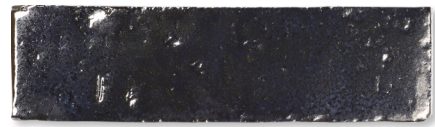

new chelsea brick
collection

MARBLE SYSTEMS

mashiro rustic

floor / wall tiles

TL61156
mashiho rustic
2 3/4" x 9 3/4" x 3/4"
0.186 sqft/pcs
in stock

TL61163
copeland rustic
2 3/4" x 9 3/4" x 3/4"
0.186 sqft/pcs
in stock

TL61167
gray dog rustic
2 3/4" x 9 3/4" x 3/4"
0.186 sqft/pcs
in stock

TL61165
yoko rustic
2 3/4" x 9 3/4" x 3/4"
0.186 sqft/pcs
in stock

TL61158
joy green rustic
2 3/4" x 9 3/4" x 3/4"
0.186 sqft/pcs
in stock