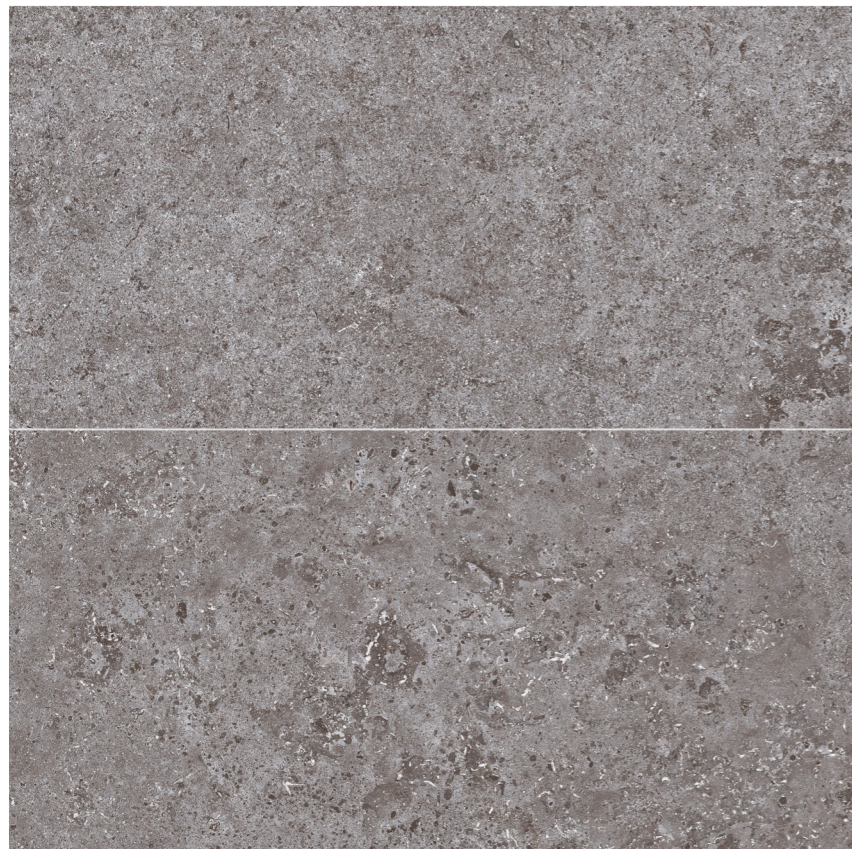

Other Faces

Gray

12"x24"
UBASALT16BI