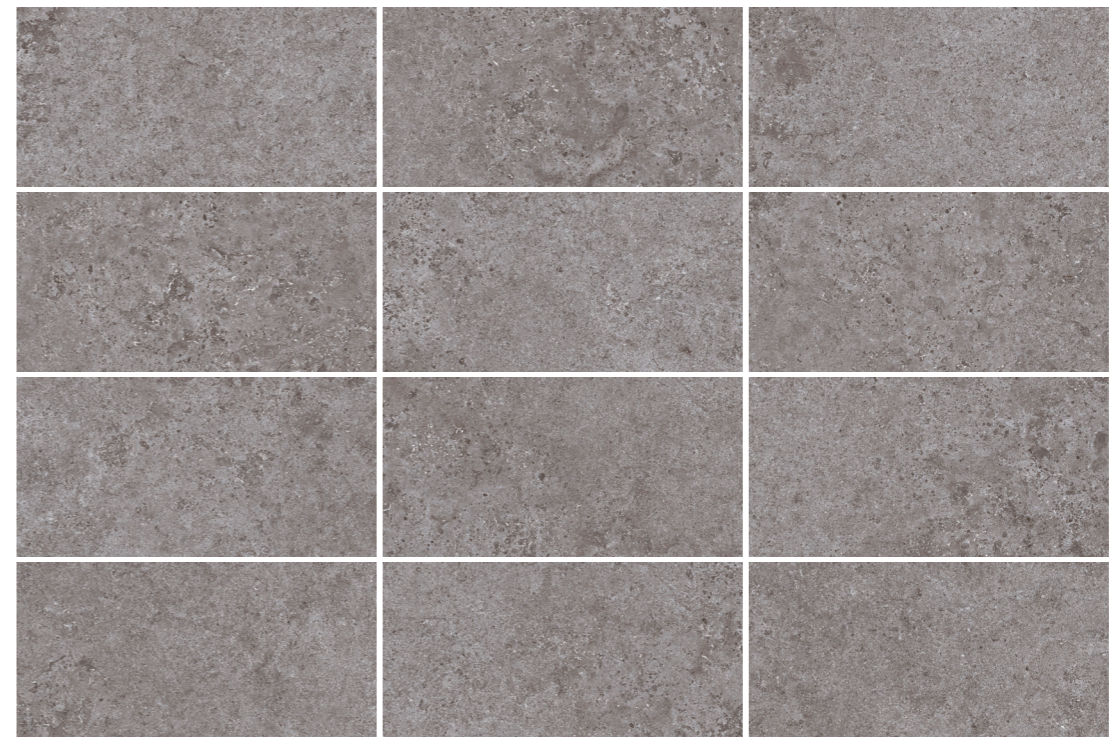

Basalt

Porcelain Tile

8.5 mm | | 12"x24"
300x600 cm

White

12"x24"
UBASALT16BU

Other Faces

Gray

12"x24"
UBASALT16BI