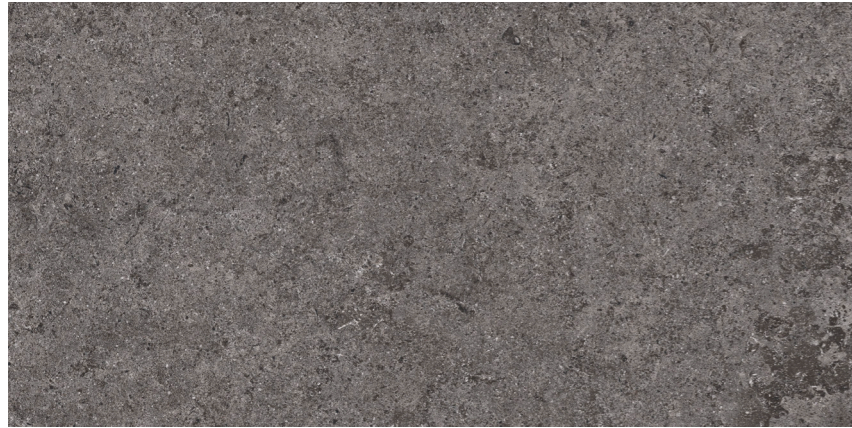

Basalt

Porcelain Tile

12"x24"
300x600 cm

Graphite

12"x24"
UBASALT16BW

Technical Specifications

CHARACTERISTICS	STANDARD	DECLARED ASTM
Water Absorption	C373	<=0.5%
Break Strength	C648	Min. 275
Chemical Resistance	C650	Class A (Resist)¹
Stain Resistance	C1378	Class A
Frost Resistance	C1026	Resistant
Thermal Shock Resistance	C484	Resistant
Crazing Resistance	C424	Resistant
Group	See FAQ's	4
PEI- Glazed Tiles	C1027	PEI (IV)
Dynamic Coefficient of Friction (DCOF)	A326.3	>=0.42
Shade and Texture Rating	CTDA "V"	V3
Facial Dimensions	C499	Pass
Range of Thickness	C499	Pass
Warpage	C485	Pass
Wedging	C502	Pass