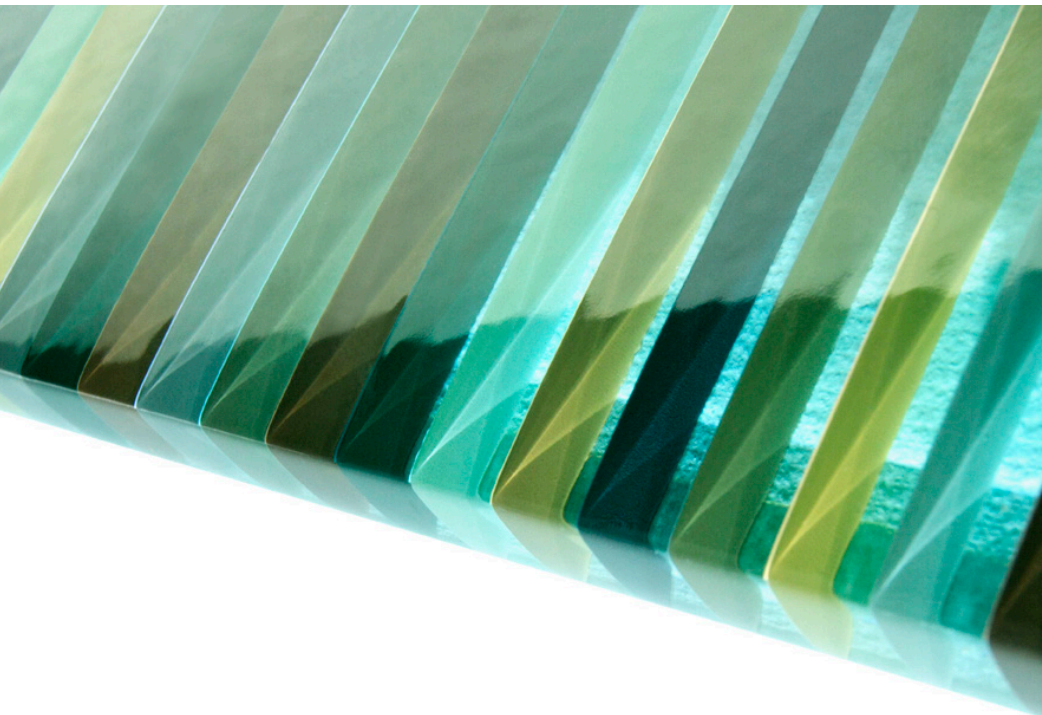

BARCODE

THE ORIGINAL
MODERN
GLASS TILE

interstyle

Exclusive to Interstyle, this lenticular 3D glass tile brings your space to life, revealing different colors from shifting angles.

2" x 10", 4" x 10", 8" x 10", 16" x 10" - 11.1 mm thick.

orca

sea star

marlin

barracuda

dragon fish

sun star

bottlenose

pike

Features

walls

wet

frost proof

interior
exterior

samples
may vary

* For wet areas, please specify.

interstyle