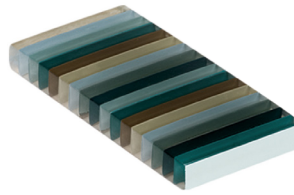

BARCODE

THE ORIGINAL
MODERN
GLASS TILE

interstyle

Exclusive to Interstyle, this lenticular 3D glass tile brings your space to life, revealing different colors from shifting angles.

2" x 10", 4" x 10", 8" x 10", 16" x 10" - 11.1 mm thick.

orca

sea star

marlin

barracuda

dragon fish

sun star

bottlenose

pike