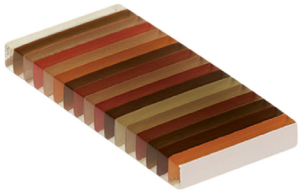

BARCODE

THE ORIGINAL
MODERN
GLASS TILE

interstyle

Exclusive to Interstyle, this lenticular 3D glass tile brings your space to life, revealing different colors from shifting angles.

2" x 10", 4" x 10", 8" x 10", 16" x 10" - 11.1 mm thick.

orca

sea star

marlin

barracuda

dragon fish

sun star

bottlenose

pike