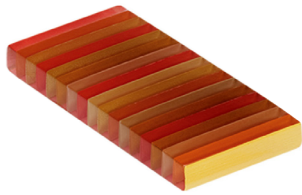

BARCODE

THE ORIGINAL
MODERN
GLASS TILE

interstyle

Exclusive to Interstyle, this lenticular 3D glass tile brings your space to life, revealing different colors from shifting angles.

2" x 10", 4" x 10", 8" x 10", 16" x 10" - 11.1 mm thick.

orca

sea star

marlin

barracuda

dragon fish

sun star

bottlenose

pike

remora

tiger shark

minnow

electric eel

chimera

koi

lemon shark

manta ray