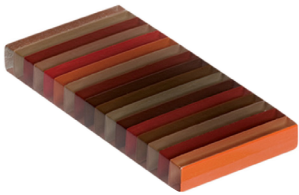

BARCODE

THE ORIGINAL
MODERN
GLASS TILE

interstyle

Exclusive to Interstyle, this lenticular 3D glass tile brings your space to life, revealing different colors from shifting angles.

2" x 10", 4" x 10", 8" x 10", 16" x 10" - 11.1 mm thick.

orca

sea star

marlin

barracuda

dragon fish

sun star

bottlenose

pike

remora

tiger shark

minnow

electric eel

chimera

koi

lemon shark

manta ray