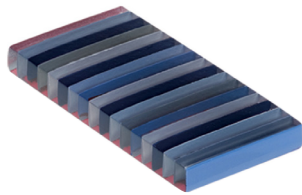

BARCODE

THE ORIGINAL
MODERN
GLASS TILE

interstyle

Exclusive to Interstyle, this lenticular 3D glass tile brings your space to life, revealing different colors from shifting angles.

2" x 10", 4" x 10", 8" x 10", 16" x 10" - 11.1 mm thick.

orca

sea star

marlin

barracuda

dragon fish

sun star

bottlenose

pike