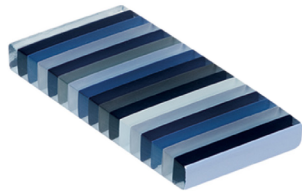

BARCODE

THE ORIGINAL
MODERN
GLASS TILE

interstyle

Exclusive to Interstyle, this lenticular 3D glass tile brings your space to life, revealing different colors from shifting angles.

2" x 10", 4" x 10", 8" x 10", 16" x 10" - 11.1 mm thick.

orca

sea star

marlin

barracuda

dragon fish

sun star

bottlenose

pike