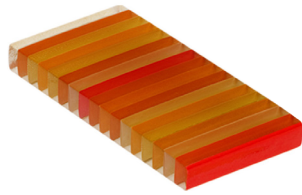

tiger shark