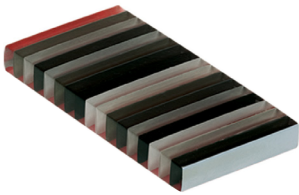

BARCODE

THE ORIGINAL
MODERN
GLASS TILE

interstyle

Exclusive to Interstyle, this lenticular 3D glass tile brings your space to life, revealing different colors from shifting angles.

2" x 10", 4" x 10", 8" x 10", 16" x 10" - 11.1 mm thick.

orca

sea star

marlin

barracuda

dragon fish

sun star

bottlenose

pike