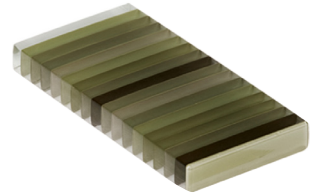

electric eel