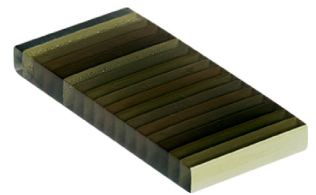

BARCODE

THE ORIGINAL
MODERN
GLASS TILE

interstyle

Exclusive to Interstyle, this lenticular 3D glass tile brings your space to life, revealing different colors from shifting angles.

2" x 10", 4" x 10", 8" x 10", 16" x 10" - 11.1 mm thick.

orca

sea star

marlin

barracuda

dragon fish

sun star

bottlenose

pike

remora

tiger shark

minnow

electric eel

chimera

koi

lemon shark

manta ray