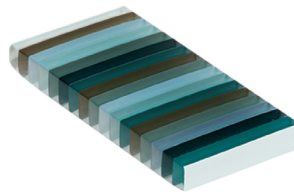

BARCODE

THE ORIGINAL
MODERN
GLASS TILE

interstyle

Exclusive to Interstyle, this lenticular 3D glass tile brings your space to life, revealing different colors from shifting angles.

2" x 10", 4" x 10", 8" x 10", 16" x 10" - 11.1 mm thick.

orca

sea star

marlin

barracuda

dragon fish

sun star

bottlenose

pike