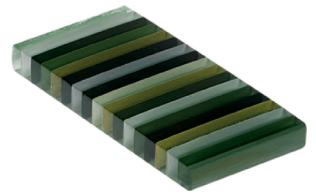

BARCODE

THE ORIGINAL
MODERN
GLASS TILE

interstyle

Exclusive to Interstyle, this lenticular 3D glass tile brings your space to life, revealing different colors from shifting angles.

2" x 10", 4" x 10", 8" x 10", 16" x 10" - 11.1 mm thick.

orca

sea star

marlin

barracuda

dragon fish

sun star

bottlenose

pike

remora

tiger shark

minnow

electric eel

chimera

koi

lemon shark

manta ray