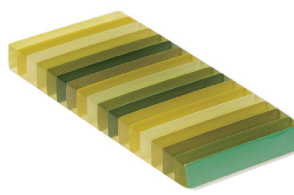

BARCODE

THE ORIGINAL
MODERN
GLASS TILE

interstyle

Exclusive to Interstyle, this lenticular 3D glass tile brings your space to life, revealing different colors from shifting angles.

2" x 10", 4" x 10", 8" x 10", 16" x 10" - 11.1 mm thick.

orca

sea star

marlin

barracuda

dragon fish

sun star

bottlenose

pike

remora

tiger shark

minnow

electric eel

chimera

koi

lemon shark

manta ray