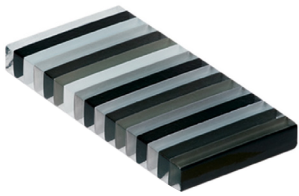

BARCODE

THE ORIGINAL
MODERN
GLASS TILE

interstyle

Exclusive to Interstyle, this lenticular 3D glass tile brings your space to life, revealing different colors from shifting angles.

2" x 10", 4" x 10", 8" x 10", 16" x 10" - 11.1 mm thick.

orca

sea star

marlin

barracuda

dragon fish

sun star

bottlenose

pike