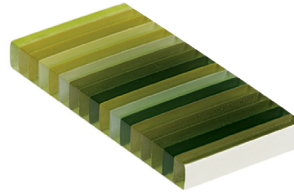

Exclusive to Interstyle, this lenticular 3D glass tile brings your space to life, revealing different colors from shifting angles.

2" x 10", 4" x 10", 8" x 10", 16" x 10" - 11.1 mm thick.

minnow

Features

walls

wet

frost proof

interior
exterior

samples
may vary

* For wet areas, please specify.

interstyle

Interstyle Ceramic & Glass Ltd
3625 Brighton Avenue
Burnaby, BC, Canada V5A 3H5
1-800-667-1566 or 604-421-7229
info@interstyleglass.com
www.interstyleglass.com

Don't see it? We'll make it.

Custom colors and sizes are also available.
Please visit www.interstyleglass.com for more information.

© 2017 Interstyle Ceramic & Glass Ltd
Made and printed in Canada

Barcode Cutsheet V1.1 - 15/06/2017
BR-MAAA