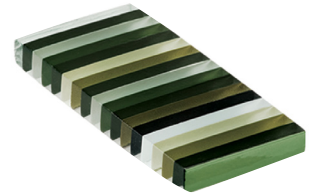

BARCODE

THE ORIGINAL
MODERN
GLASS TILE

interstyle

Exclusive to Interstyle, this lenticular 3D glass tile brings your space to life, revealing different colors from shifting angles.

2" x 10", 4" x 10", 8" x 10", 16" x 10" - 11.1 mm thick.

orca

sea star

marlin

barracuda

dragon fish

sun star

bottlenose

pike