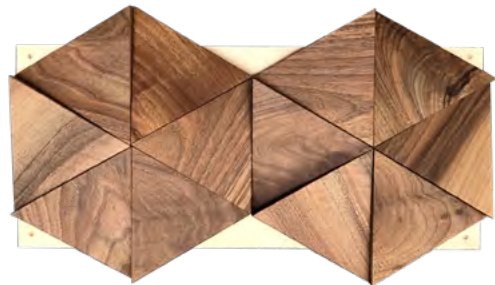

BLADES

The Story

WONDERWALLSTUDIOS

WONDERWALLSTUDIOS

- THIS IS BLADES

European Walnut • Triangles • Ukraine

WONDERWALLSTUDIOS

• TECHNICAL SPECIFICATIONS

wood source	European Walnut
tones	pruned trees, branches
finishing	brown, light brown
	smooth sanding
tile dimensions	410 x 240 mm / 16.1" x 9.5"
tile thickness	15-30 mm / 0.6"-1.2"
tile construction	glued on 9 mm / 0.35" plywood backer
tiles per box	6 pcs
surface per box	0,44 sqm / 4.74 sq ft