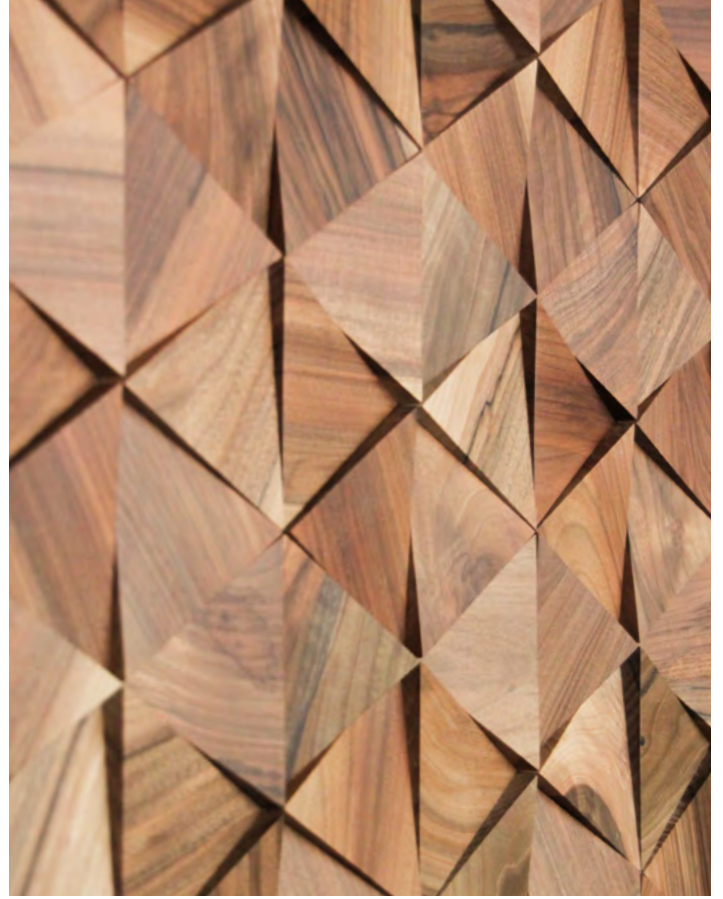

BLADES

The Story

WONDERWALLSTUDIOS

WONDERWALLSTUDIOS

- THIS IS BLADES

European Walnut • Triangles • Ukraine

WONDERWALLSTUDIOS

• TECHNICAL SPECIFICATIONS

wood source	European Walnut
tones	pruned trees, branches
finishing	brown, light brown
	smooth sanding
tile dimensions	410 x 240 mm / 16.1" x 9.5"
tile thickness	15-30 mm / 0.6"-1.2"
tile construction	glued on 9 mm / 0.35" plywood backer
tiles per box	6 pcs
surface per box	0,44 sqm / 4.74 sq ft