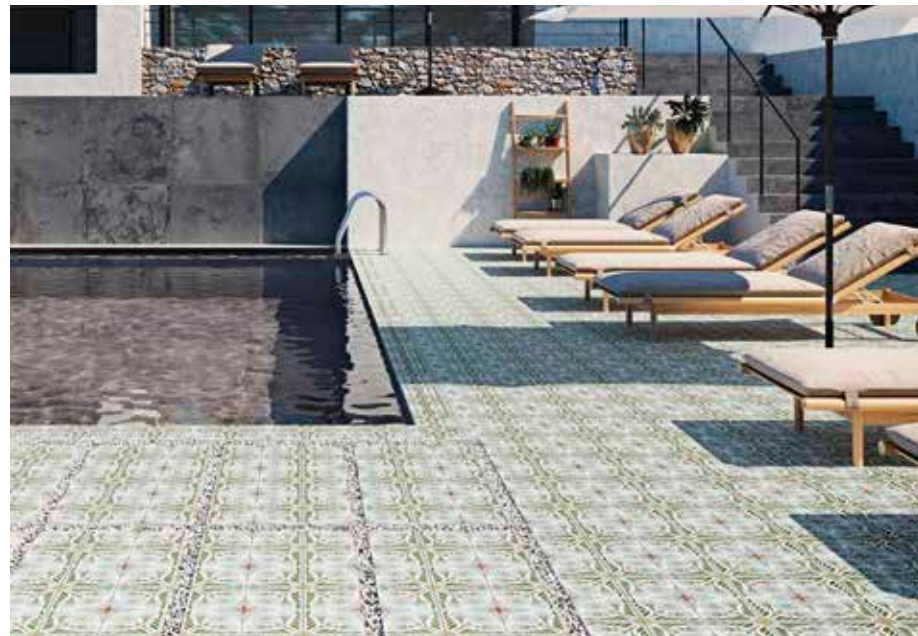

Altea Corbeta Outdoor 2CM
49,75x99,55 cm - 19.59"x39.19"
G-9234

Altea Eida Outdoor 2CM
49,75x99,55 cm - 19.59"x39.19"
G-9234

Altea Alba Outdoor 2CM
49,75x99,55 cm - 19.59"x39.19"
G-9234

Altea Olivo Outdoor 2CM 49,75x99,55 cm