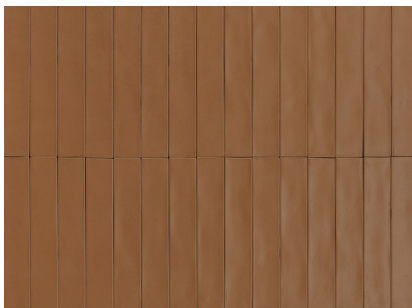

Wish is for use on walls only.

2<sup>1</sup>/<sub>6</sub>"x11<sup>13</sup>/<sub>16</sub>" White  10 mm  
Number of different graphic design: 12

2<sup>1</sup>/<sub>6</sub>"x11<sup>13</sup>/<sub>16</sub>" Petal  10 mm  
Number of different graphic design: 12

2<sup>1</sup>/<sub>6</sub>"x11<sup>13</sup>/<sub>16</sub>" Yellow  10 mm  
Number of different graphic design: 12

2<sup>1</sup>/<sub>6</sub>"x11<sup>13</sup>/<sub>16</sub>" Brick  10 mm  
Number of different graphic design: 12