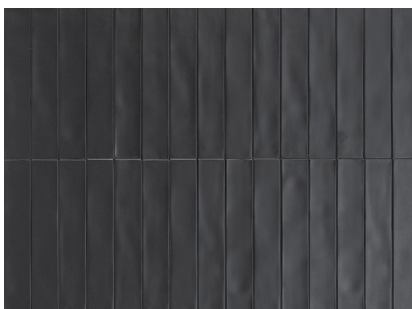

2<sup>1</sup>/<sub>6</sub>"x11<sup>13</sup>/<sub>16</sub>" Yellow  10 mm  
Number of different graphic design: 12

2<sup>1</sup>/<sub>6</sub>"x11<sup>13</sup>/<sub>16</sub>" Brick  10 mm  
Number of different graphic design: 12

2<sup>1</sup>/<sub>6</sub>"x11<sup>13</sup>/<sub>16</sub>" Green  10 mm  
Number of different graphic design: 12

2<sup>1</sup>/<sub>6</sub>"x11<sup>13</sup>/<sub>16</sub>" Light Blue  10 mm  
Number of different graphic design: 12