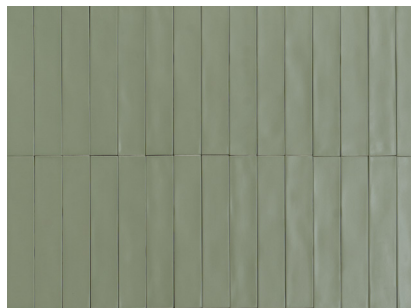

Wish is for use on walls only.

2<sup>1</sup>/<sub>6</sub>"x11<sup>13</sup>/<sub>16</sub>" White  10 mm  
Number of different graphic design: 12

2<sup>1</sup>/<sub>6</sub>"x11<sup>13</sup>/<sub>16</sub>" Petal  10 mm  
Number of different graphic design: 12

2<sup>1</sup>/<sub>6</sub>"x11<sup>13</sup>/<sub>16</sub>" Yellow  10 mm  
Number of different graphic design: 12

2<sup>1</sup>/<sub>6</sub>"x11<sup>13</sup>/<sub>16</sub>" Brick  10 mm  
Number of different graphic design: 12