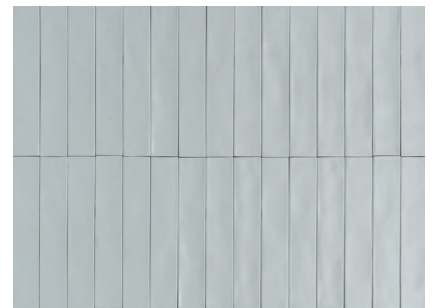

2¹/₆"x11¹³/₁₆" Light Blue 10 mm
Number of different graphic design: 12