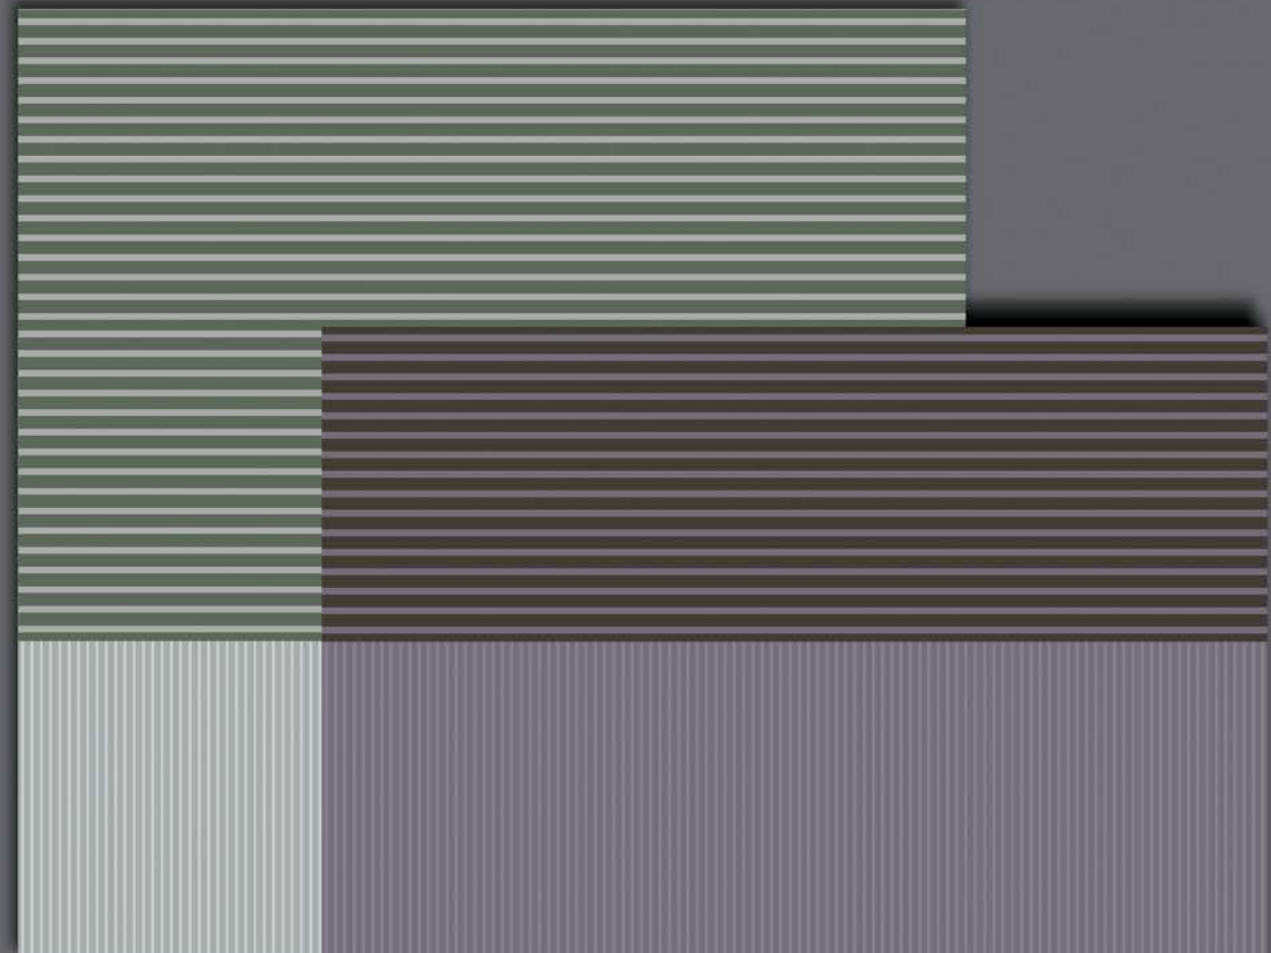

TONAL BY RAW COLOR

TONAL SAGE 1/20 · TONAL SAGE 2/20 · TONAL SAGE 3/20

TONAL is a Signature collection designed exclusively for HARMONY by Raw Color, inspired by the creation of patterns in varying proportions. Each colour is available in three different models for the creation of one-of-a-kind living spaces. The different models can also be randomly inter-combined. The collection's geometrical designs come in a choice of trendsetting colours.

Raw Color firma en exclusiva para HARMONY la nueva colección TONAL, inspirada en la proporción y la consecución de patrones.

Tres referencias independientes por color que permiten diseñar espacios únicos, y que también funcionan combinándose entre si de forma random. Colores de tendencia que acompañan a la geometría de la colección.

TONAL AUBERGINE 1/20 · TONAL AUBERGINE 2/20 · TONAL AUBERGINE 3/20

TONAL BY RAW COLORS

27949 TONAL WHITE 1/20
Q7 (20x20 cm) (77/8x77/8")

27948 TONAL WHITE 2/20
Q7 (20x20 cm) (77/8x77/8")

27947 TONAL WHITE 3/20
Q7 (20x20 cm) (77/8x77/8")

27952 TONAL SAGE 1/20
Q7 (20x20 cm) (77/8x77/8")

27951 TONAL SAGE 2/20
Q7 (20x20 cm) (77/8x77/8")

27950 TONAL SAGE 3/20
Q7 (20x20 cm) (77/8x77/8")

27955 TONAL AUBERGINE 1/20
Q7 (20x20 cm) (77/8x77/8")

27954 TONAL AUBERGINE 2/20
Q7 (20x20 cm) (77/8x77/8")